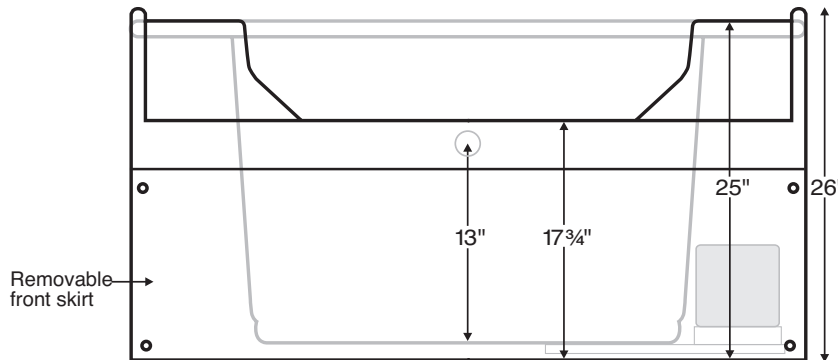

DESIGNER COLLECTION TUBS
MODEL # PET200

Pet Spa 1
Pet Spa For Dogs
48" x 30" x 26"

Installation:
Alcove
cannot be undermounted

NOTE: Pump and fixtures come standard on the right. Left-hand placement is available by special request.

GENERAL SPECIFICATIONS:

Material	Acrylic
Plumbed Weight	75 lbs / 34 kg
Soaker Weight	57 lbs / 25.85 kg
Average Fill	21 gal to above jet level
Maximum Fill	35 gal to top

ELECTRICAL SPECIFICATIONS:

Required Electrical Service	110 Volt
Whirlpool	1-15 amp GFCI