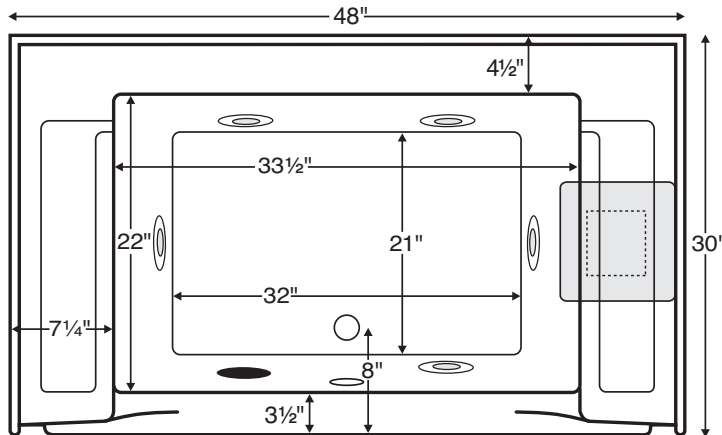

DESIGNER COLLECTION TUBS
MODEL # PET200

Pet Spa 1
Pet Spa For Dogs
48" x 30" x 26"

Installation:
Alcove
cannot be undermounted

NOTE: Pump and fixtures come standard on the right. Left-hand placement is available by special request.

GENERAL SPECIFICATIONS:

Material	Acrylic
Plumbed Weight	75 lbs / 34 kg
Soaker Weight	57 lbs / 25.85 kg
Average Fill	21 gal to above jet level
Maximum Fill	35 gal to top

ELECTRICAL SPECIFICATIONS:

Required Electrical Service	110 Volt
Whirlpool	1-15 amp GFCI

CSA Certified C/US; ANSI Z124.1 for plastic tubs and ANSI 112.19.7 for whirlpool components.

IMPORTANT ORDERING & INSTALLATION INFORMATION:

- Before ordering or installing, please consider future access to equipment.
- Suction and control locations may vary.
- Specifications and configurations are subject to change without notice.
- Measurements are $\pm 1/2"$ and are subject to change without notice.
- Measurements herein supersede all others published prior to publication date shown below.