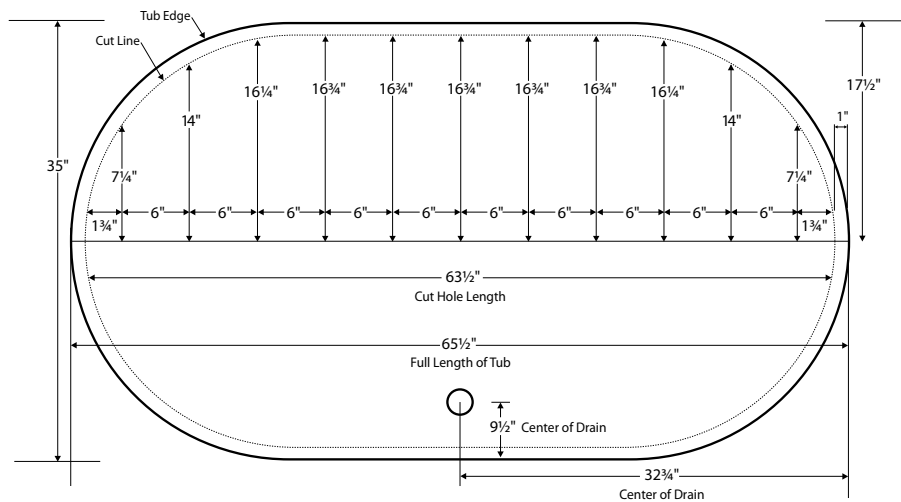

**#87
Template
Diagram**