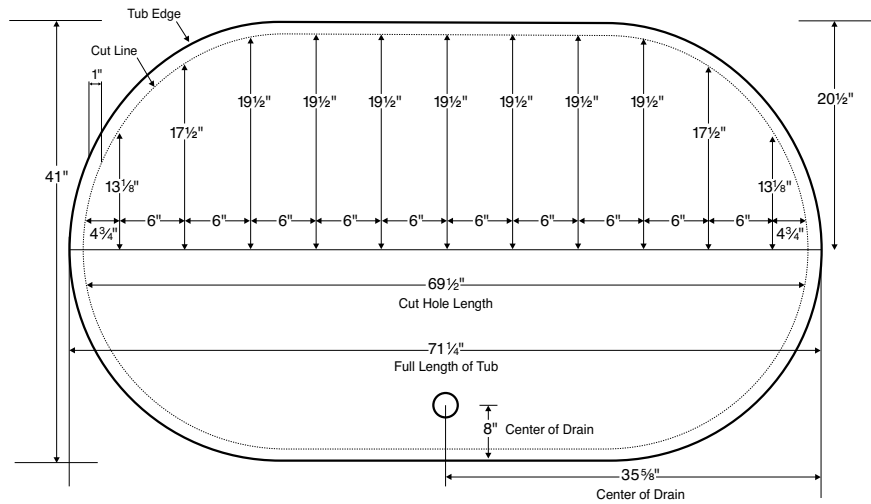

Designer Collection Tubs

Template Diagrams

Full-size templates are available for most MTI oval and round tubs that will be used in drop-in applications ONLY. Please see individual tub specification sheets for pricing. Not all models are shown on the following pages.

**#3
Template
Diagram**

**#9
Template
Diagram**

**#30
Template
Diagram**

Designer Collection Tubs

Template Diagrams

**#70
Template
Diagram**

**#72
Template
Diagram**

**#73
Template
Diagram**

Designer Collection Tubs

Template Diagrams

**#76
Template
Diagram**

**#85
Template
Diagram**

**#87
Template
Diagram**

Designer Collection Tubs

Template Diagrams

**#111
Template
Diagram**