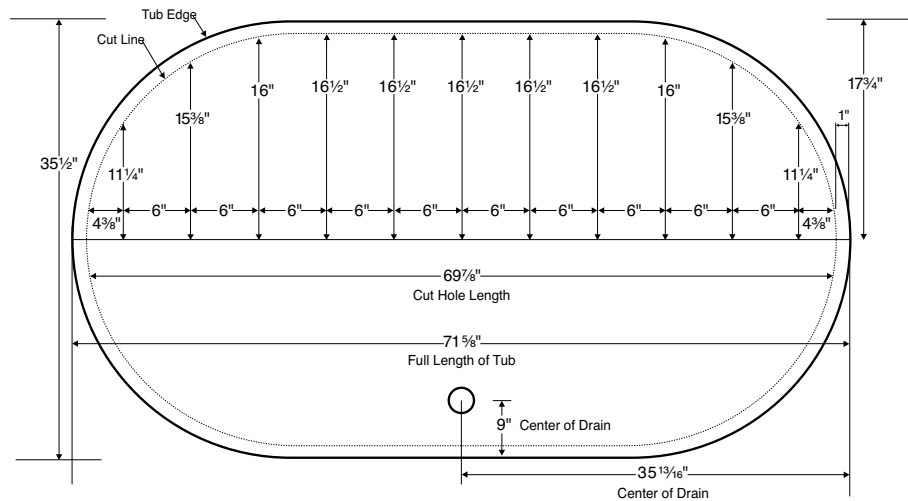

Designer Collection Tubs

Template Diagrams

Full-size templates are available for most MTI oval and round tubs that will be used in drop-in applications ONLY. Please see individual tub specification sheets for pricing. Not all models are shown on the following pages.

**#3
Template
Diagram**

**#9
Template
Diagram**

**#30
Template
Diagram**

Designer Collection Tubs

Template Diagrams

**#70
Template
Diagram**

**#72
Template
Diagram**

**#73
Template
Diagram**

Designer Collection Tubs

Template Diagrams

**#76
Template
Diagram**

**#85
Template
Diagram**

**#87
Template
Diagram**

Designer Collection Tubs

Template Diagrams

**#111
Template
Diagram**