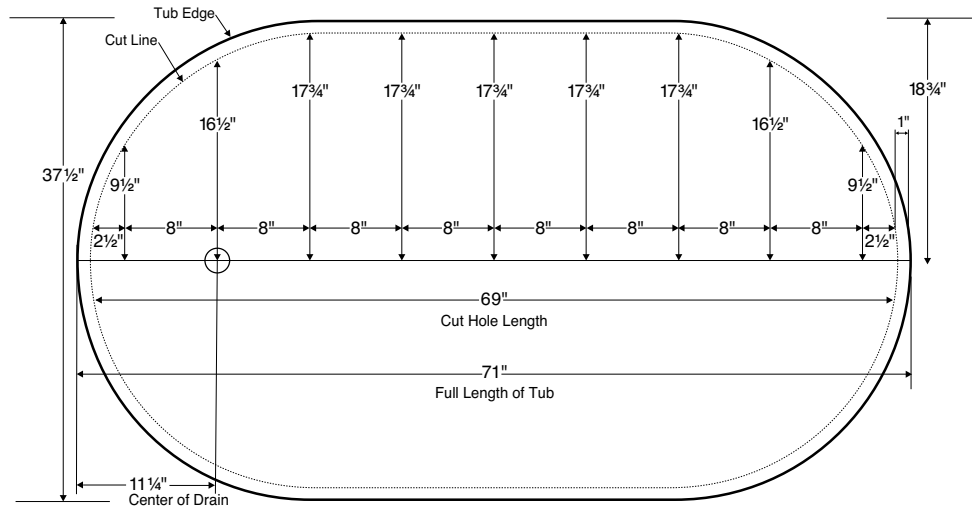

Designer Collection Tubs

Template Diagrams

Full-size templates are available for most MTI oval and round tubs that will be used in drop-in applications ONLY. Please see individual tub specification sheets for pricing. Not all models are shown on the following pages.

**#3
Template
Diagram**

**#9
Template
Diagram**

**#30
Template
Diagram**

Designer Collection Tubs

Template Diagrams

**#70
Template
Diagram**

**#72
Template
Diagram**

**#73
Template
Diagram**

Designer Collection Tubs

Template Diagrams

**#76
Template
Diagram**

**#85
Template
Diagram**

**#87
Template
Diagram**

Designer Collection Tubs

Template Diagrams

**#111
Template
Diagram**