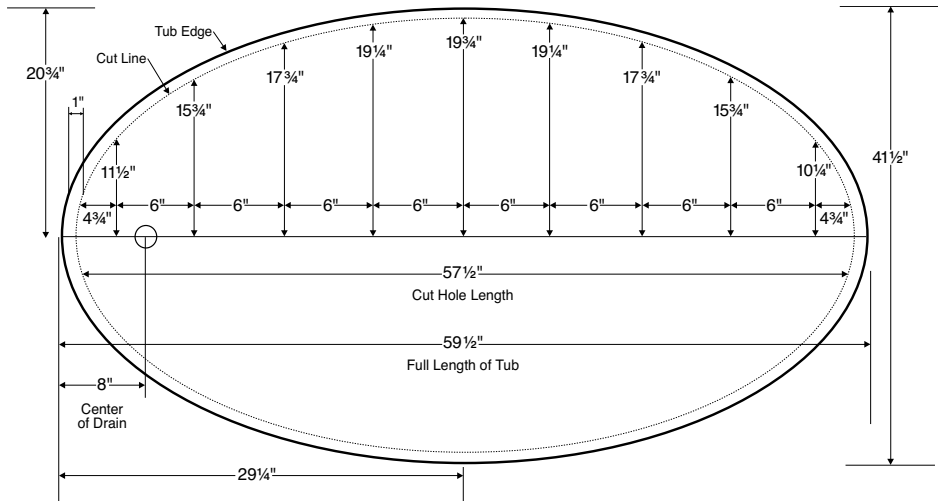

Designer Collection Tubs

Template Diagrams

Full-size templates are available for most MTI oval and round tubs that will be used in drop-in applications ONLY. Please see individual tub specification sheets for pricing. Not all models are shown on the following pages.

**#3
Template
Diagram**

**#9
Template
Diagram**

**#30
Template
Diagram**

Designer Collection Tubs

Template Diagrams

**#70
Template
Diagram**

**#72
Template
Diagram**

**#73
Template
Diagram**

Designer Collection Tubs

Template Diagrams

**#76
Template
Diagram**

**#85
Template
Diagram**

**#87
Template
Diagram**

Designer Collection Tubs

Template Diagrams

**#111
Template
Diagram**