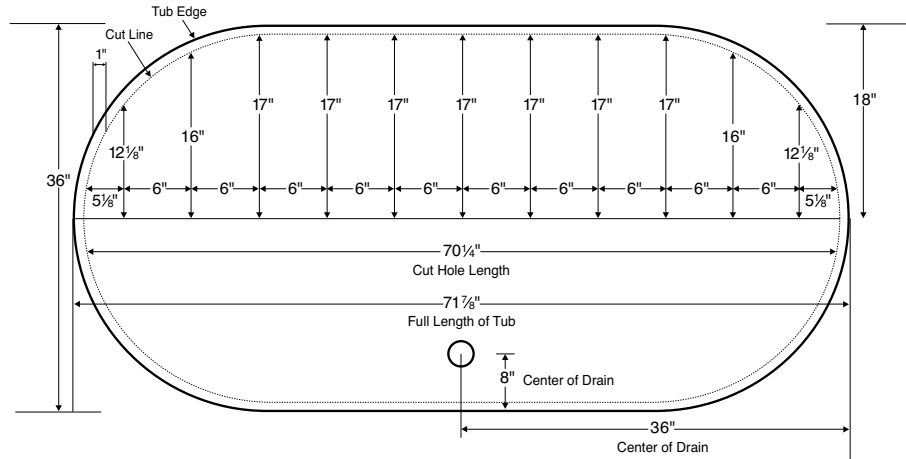

Designer Collection Tubs

Template Diagrams

**#111
Template
Diagram**