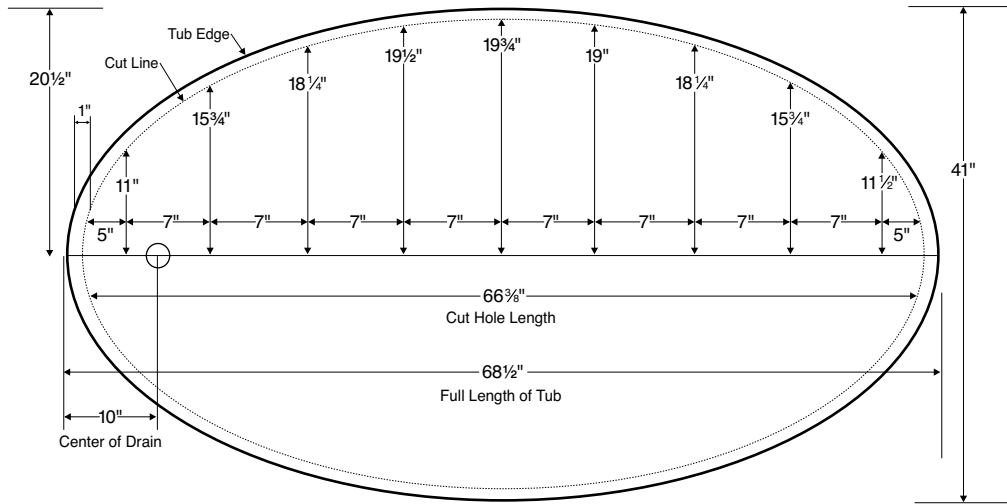

Designer Collection Tubs

Template Diagrams

Full-size templates are available for most MTI oval and round tubs that will be used in drop-in applications ONLY. Please see individual tub specification sheets for pricing. Not all models are shown on the following pages.

**#3
Template
Diagram**

**#9
Template
Diagram**

**#30
Template
Diagram**

Designer Collection Tubs

Template Diagrams

**#70
Template
Diagram**

**#72
Template
Diagram**

**#73
Template
Diagram**