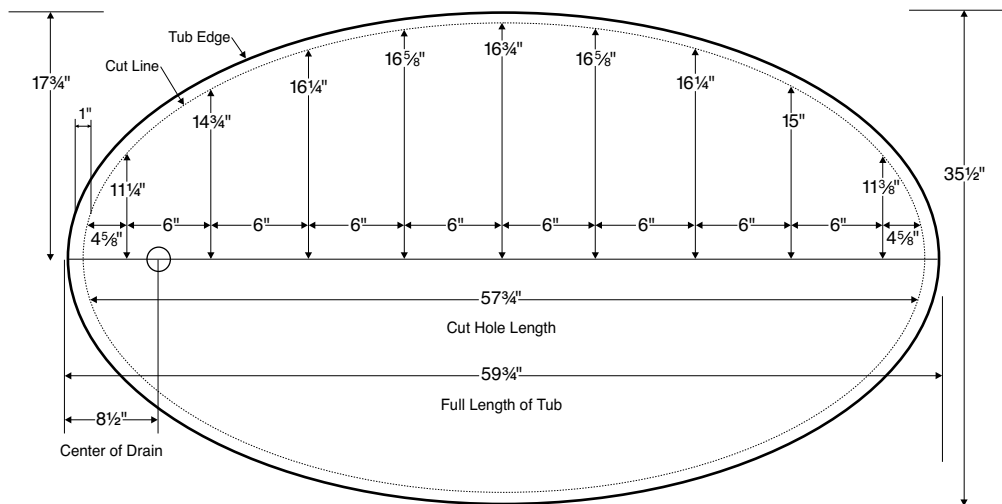

Designer Collection Tubs

Template Diagrams

Full-size templates are available for most MTI oval and round tubs that will be used in drop-in applications ONLY. Please see individual tub specification sheets for pricing. Not all models are shown on the following pages.

**#3
Template
Diagram**

**#9
Template
Diagram**

**#30
Template
Diagram**

Designer Collection Tubs

Template Diagrams

**#70
Template
Diagram**

**#72
Template
Diagram**

**#73
Template
Diagram**