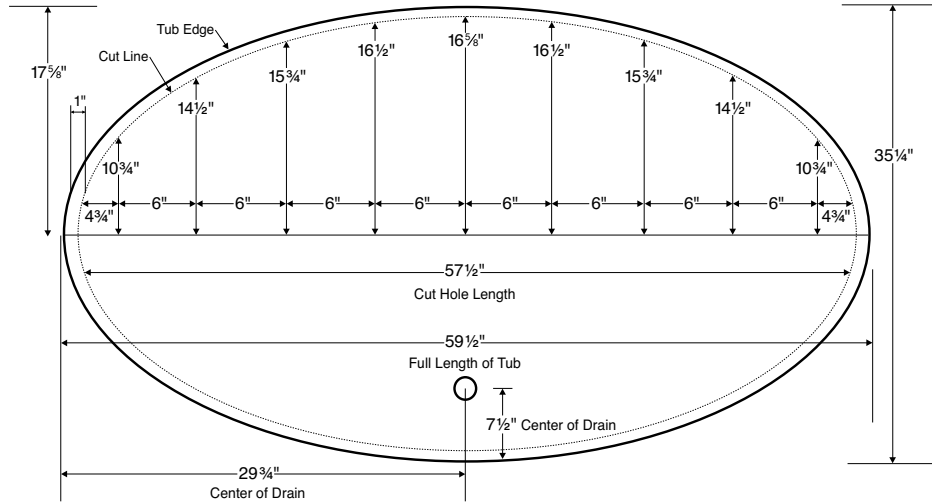

Designer Collection Tubs

Template Diagrams

Full-size templates are available for most MTI oval and round tubs that will be used in drop-in applications ONLY. Please see individual tub specification sheets for pricing. Not all models are shown on the following pages.

**#3
Template
Diagram**

**#9
Template
Diagram**

**#30
Template
Diagram**

Designer Collection Tubs

Template Diagrams

**#70
Template
Diagram**

**#72
Template
Diagram**

**#73
Template
Diagram**

Designer Collection Tubs

Template Diagrams

**#76
Template
Diagram**

**#85
Template
Diagram**

**#87
Template
Diagram**

Designer Collection Tubs

Template Diagrams

**#111
Template
Diagram**