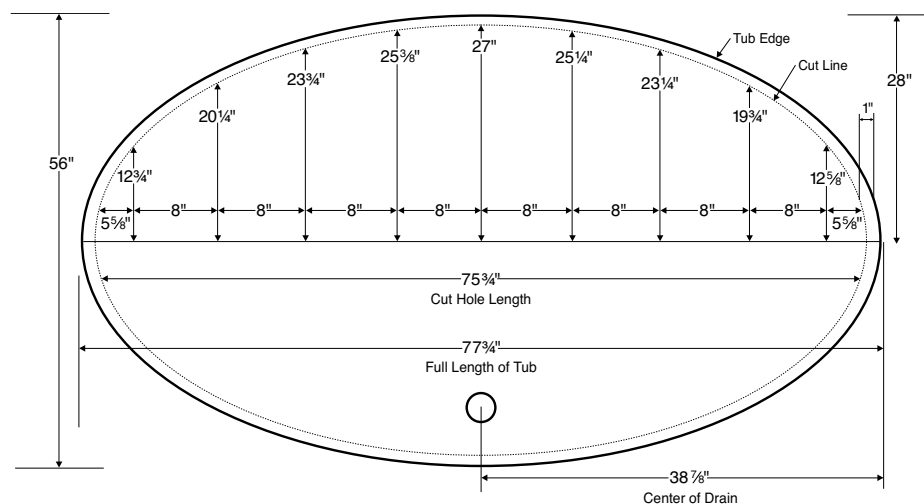

Designer Collection Tubs

Template Diagrams

Full-size templates are available for most MTI oval and round tubs that will be used in drop-in applications ONLY. Please see individual tub specification sheets for pricing. Not all models are shown on the following pages.

**#3
Template
Diagram**

**#9
Template
Diagram**

**#30
Template
Diagram**

Designer Collection Tubs

Template Diagrams

**#70
Template
Diagram**

**#72
Template
Diagram**

**#73
Template
Diagram**