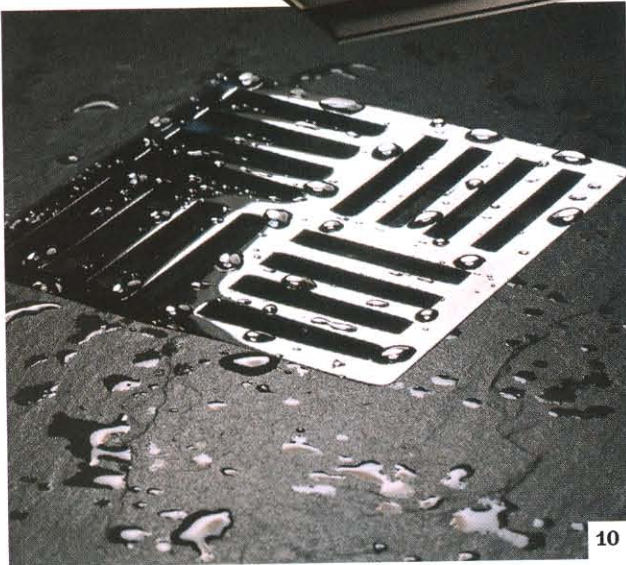

december 2009 hdmag.com

hospitalitydesign

the products issue

9

9. Matthew Quinn's solid surface Intarcia tub is the latest addition to **MTI Whirlpools'** Boutique Collection. Available in white, biscuit, raven, or osprey, it features an antique brass inlay and is available with or without pedestal bases and air bath system. www.mtiwhirlpools.com

10

11

10. California Faucets introduces its new StyleDrain. The fast-flow efficiency drain with 30 available finishes comes in two designs and patterns ranging from traditional to Art Deco. www.calfaucets.com

11. Jaclo's Aquavolo Duetto bathroom fixture showers users with two types of water pressure. The form is unique—the horizontal position of the flat spout offers a rain shower and if flipped down, the water falls like a waterfall. www.jaclo.com

12

12. Bathrooms are going bare with **Xylem's** Metal One bath vanity, a contemporary design piece exposing itself with a glass top. An aluminum and chromed brass stand along with a towel bar forefront unleashes the square bowl. www.xylem.biz