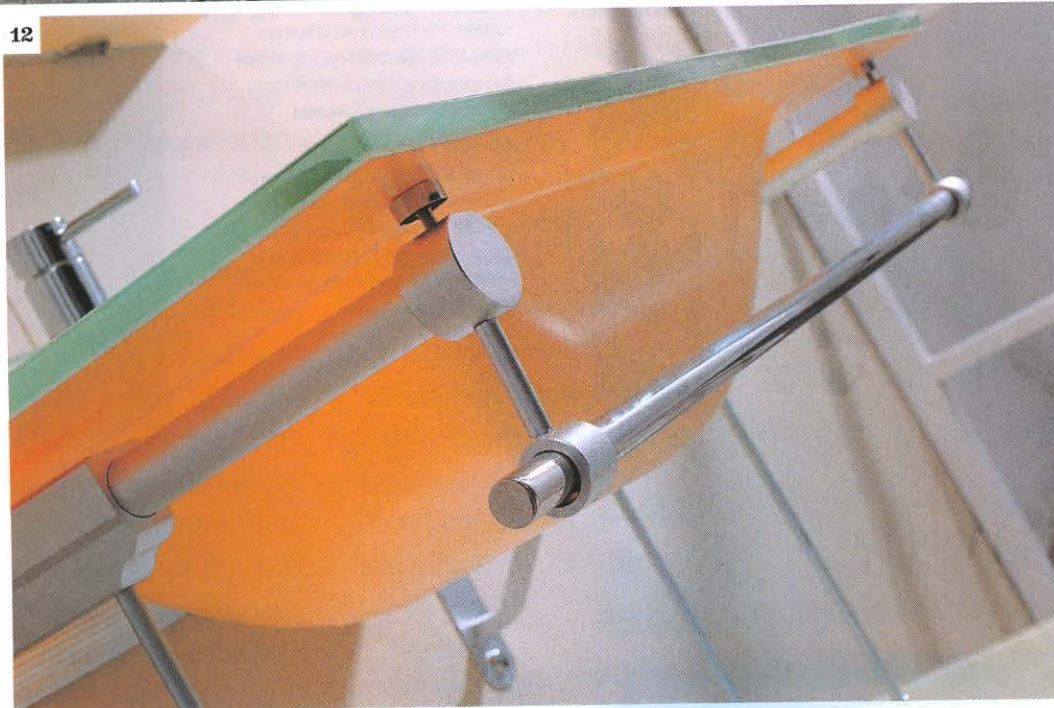

december 2009 hdmag.com

hospitalitydesign

the products issue

9

9. Matthew Quinn's solid surface Intarcia tub is the latest addition to **MTI Whirlpools'** Boutique Collection. Available in white, biscuit, raven, or osprey, it features an antique brass inlay and is available with or without pedestal bases and air bath system. www.mtiwhirlpools.com

10

11

10. California Faucets introduces its new StyleDrain. The fast-flow efficiency drain with 30 available finishes comes in two designs and patterns ranging from traditional to Art Deco. www.calfaucets.com

11. Jaclo's Aquavolo Duetto bathroom fixture showers users with two types of water pressure. The form is unique—the horizontal position of the flat spout offers a rain shower and if flipped down, the water falls like a waterfall. www.jaclo.com

12

12. Bathrooms are going bare with **Xylem's** Metal One bath vanity, a contemporary design piece exposing itself with a glass top. An aluminum and chromed brass stand along with a towel bar forefront unleashes the square bowl. www.xylem.biz