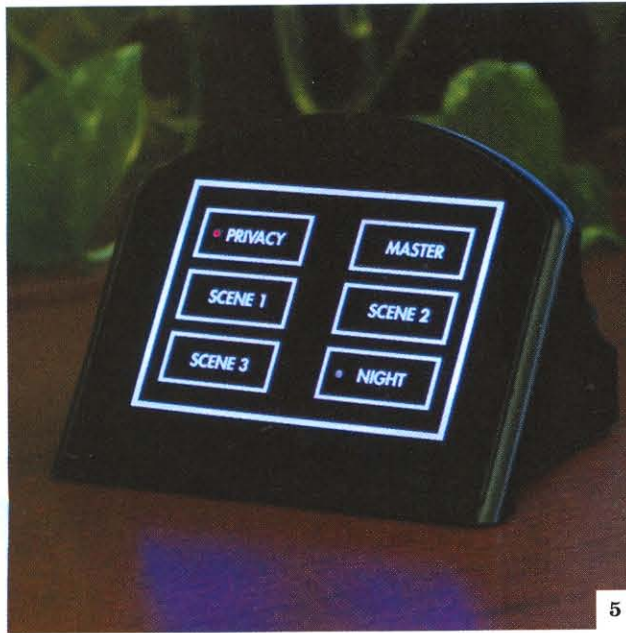

7

5. The Glass Series Tabletop Controller from **INNCOM** is a flexible and fully customizable six-point control, allowing guests to manage guestroom lighting, make-up room, privacy notification, and other guestroom components. The system has a touchscreen made from recyclable glass housed in ABS Plastic. www.inncom.com

6. **Kontextür** adds color and modernism to the bathroom with new stylish curtain rings. Three styles are available: the Bamboo Series, Neon+Squared Series, and the Aura Series, shown here in onyx, gold dust, quicksilver, and chalk colors. www.kontextur.com

7. **Manital** has launched two new handles with luxurious material detail. Polaris, has leather in the middle of the handle grip, and Slim, designed by Paolo Pedrizzetti, gives off shine with Swarovski crystals set on its handle. www.manital.com

8. **MTI Whirlpools'** Lydia tub is part of the Boutique collection of solid surface products. The modern-looking tub is offered in a white or biscuit natural matte, or gloss finish. www.mtiwhirlpools.com

5