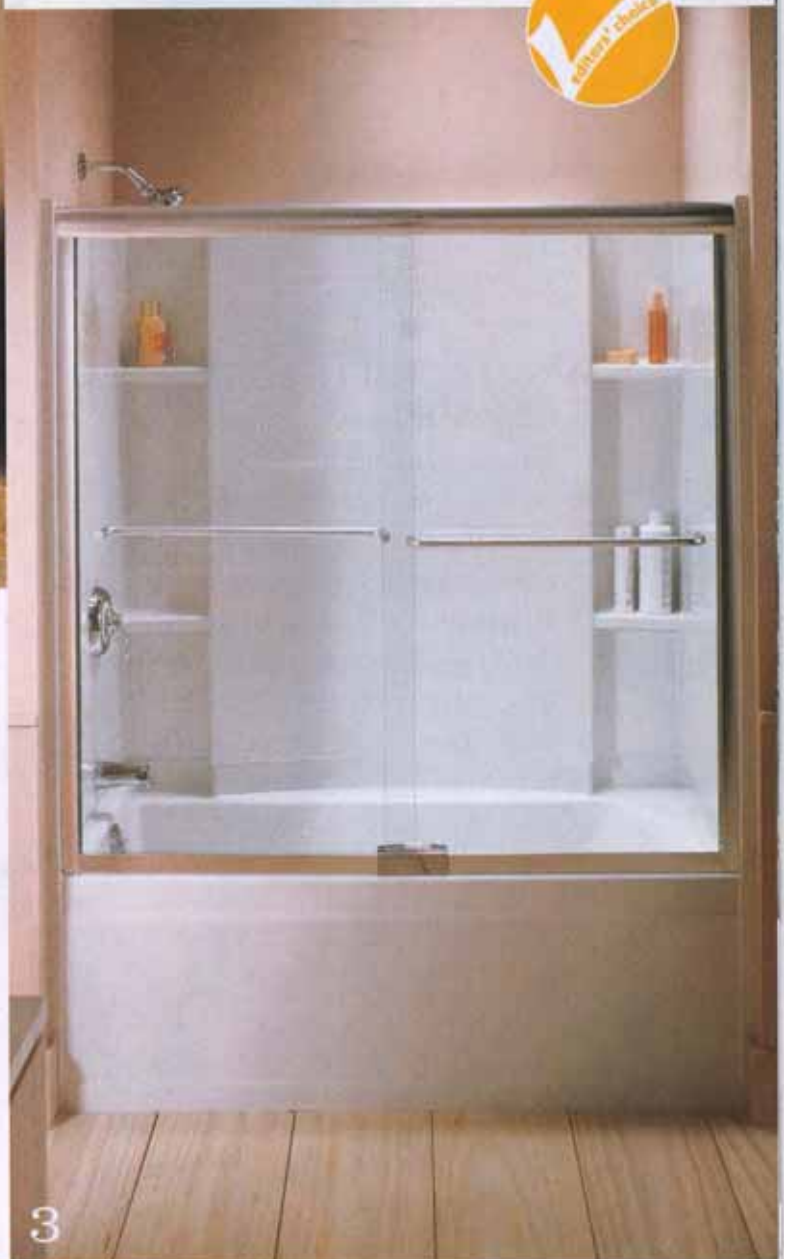

2. LUXURY IN SMALL QUARTERS

One of several models made from 60 to 80 percent recycled sheet metal, this 60x60x24-inch stainless-steel corner tub has a flat bottom and deep sides ideal for soaking.

Corner tub, \$6,200; Diamond Spas; 800/951-7727; diamondspas.com

3. TUB + SHOWER + STORAGE

Save time and trouble when replacing a 5-foot-long tub. Fill the alcove with a four-piece unit of durable, lightweight Vikrell that is easy to install—panels click together—and easy to clean. The back wall sports handy storage columns.

Accordbath/shower unit, from \$716 (in white); Sterling Plumbing; 800/783-7546; sterlingplumbing.com

4. HOT TUB—NATURALLY

Scratch-resistant and easy to clean, this freestanding enameled steel tub stays warm longer, even above the water surface. The model is 6 feet, 3 inches long and offers a central drain and side overflow for the comfort of two bathers.

Luxxo Duo Oval, \$9,039; Kaldewei; 317/805-4822; kaldewei.com

5. STAND-ALONE SOAKER

From the Boutique collection of solid-surfacing fixtures, this freestanding oval soaking tub measures about 72 inches long. Its clean, simple design is available in 27 colors.