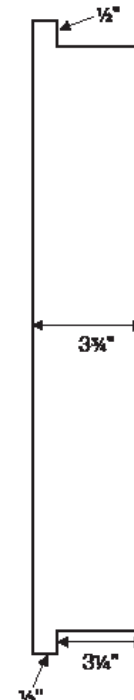

**CONSTRUCTION AND FEATURES**

- Storage niche for shampoo, conditioner, soap and other shower toiletries.
- Includes .25"-thick clear acrylic shelf.
- Install as a permanent recess in the shower wall.
- Manufactured in Engineered Solid Stone. Available in white or biscuit. Choose from matte or gloss finish.

**Shower Niche** 14" (w) x 15" (h) x 3.75" (d)

Color	Finish	Part #	Price
White	Matte	SSNWHMT	\$440
	Gloss	SSNWHGL	\$590
Biscuit	Matte	SSNBSMT	\$440
	Gloss	SSNBSGL	\$590

**Note:** Rough opening dimensions are 12.875" w x 13.875" d.