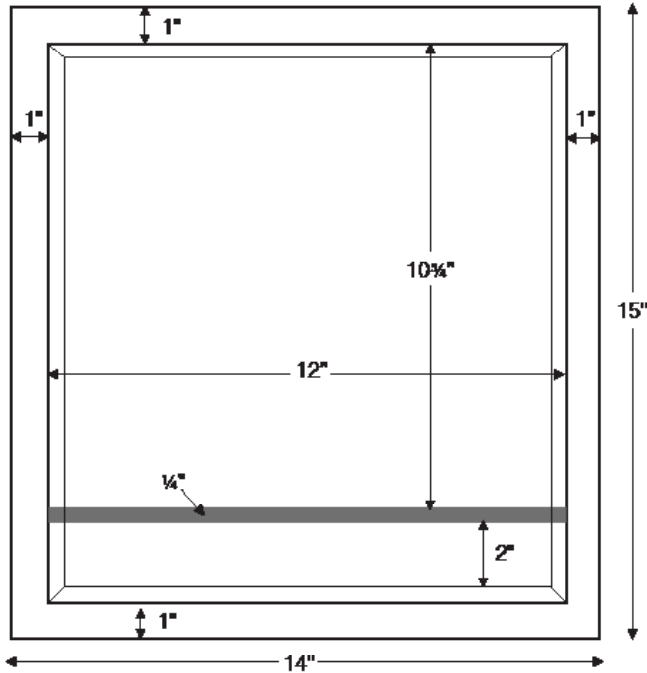

**CONSTRUCTION AND FEATURES**

- Storage niche for shampoo, conditioner, soap and other shower toiletries.
- Includes .25"-thick clear acrylic shelf.
- Install as a permanent recess in the shower wall.
- Manufactured in Engineered Solid Stone. Available in white or biscuit. Choose from matte or gloss finish.

**Shower Niche** 14" (w) x 15" (h) x 3.75" (d)

Color	Finish	Part #	Price
White	Matte	SSNWHMT	\$440
	Gloss	SSNWHGL	\$590
Biscuit	Matte	SSNBSMT	\$440
	Gloss	SSNBSGL	\$590

**Note:** Rough opening dimensions are 12.875" w x 13.875" d.