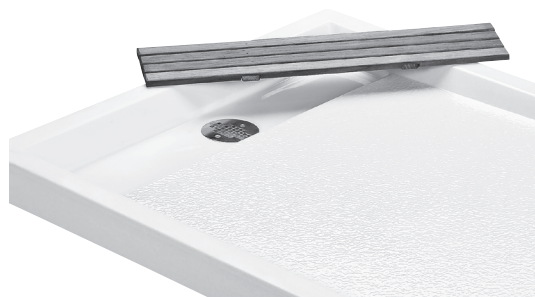

CONSTRUCTION and STANDARD FEATURES

- Drain cover of smooth, durable teak combines beauty with practicality.
- Designed specifically for MTI shower bases with a hidden drain.
- Constructed of the finest grades of Genuine Teak* (*see note at bottom of page*).
- Flat slatted teak mat lets water and soap run through, so there is no residue build-up.
- Unsurpassed quality and workmanship.
- Handcrafted and milled in the USA.

**Teak Drain Cover for Hidden Drain Shower Bases**

Boutique Collection ESS Shower Bases:	
MTSB-SS6032HD	Part # TK-HD32 \$175
MTSB-SS6036HD	Part # TK-HD36 \$175
MTSB-SS6636HD	Part # TK-HD36 \$175
MTSB-SS7236HD	Part # TK-HD36 \$175