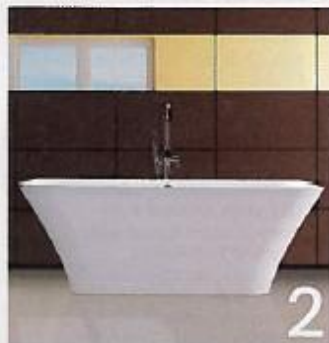

Glass in kitchens and baths p. 32

Latest kitchen & bath products p. 36

productguide

In Style

Get inspired by the latest looks kitchens and baths

BY KALI MALLARD

1. RODA by Basco Vorse Glass Door and Panel with Return Panel on a Butress
With shower enclosures replacing bathtubs in many homes, glass shower doors have become design statements in their own right. Made with heavy 3/8-inch-thick glass, the Vorse glass door and panel system keeps this shower enclosure from feeling closed off and adds a contemporary vibe with its curvy lines. Choose from a variety of configurations and glass and hardware finishes for a perfect fit. www.rodabybasco.com

2. MTI Whirlpools Addison Freestanding Tub
Part of MTI Whirlpools' Boutique Collection, the Addison freestanding tub represents the trend in spa-inspired baths. When a serene soak is in order, the deep convex shape of the tub offers great back support: that entices the user to linger a little longer. Each solid-surface tub is made one-at-a-time by hand in the U.S. and is available in six colors and with optional air jets and other indulgent features. www.mtiwhirlpools.com

3. Merillat Black-and-White Kitchen
A combination of contrasting colors and simple lines represents one of today's most popular kitchen styles. Merillat's Tolani cabinet door style in Chiffon-painted maple is highlighted by thick black countertops, stainless steel appliances and pops of apple green for a contemporary yet organic look. A neutral tile floor keeps things light and low-maintenance. www.merillat.com

4. Wellborn Cabinet's Milan Cherry Vanity with Espresso Stain
New wall-mounted vanities that appear to float above the ground are bringing contemporary sophistication to baths. The clean lines and dark finish of Wellborn Cabinet's Milan Cherry Vanity are the epitome of simple refinement. Best of all, it reduces visual clutter, making small spaces feel larger without sacrificing storage area. Now that's smart style. www.wellborn.com