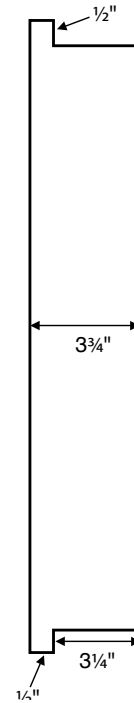

CONSTRUCTION AND FEATURES

- Storage niche for shampoo, conditioner, soap and other shower toiletries.
- Includes .25"-thick clear acrylic shelf.
- Install as a permanent recess in the shower wall.
- Manufactured in Engineered Solid Stone. Available in white or biscuit. Choose from matte or gloss finish.

Shower Niche 14" (w) x 15" (h) x 3.75" (d)

Color	Finish	Part #	Price
White	Matte	SSNWHMT	\$480
	Gloss	SSNWHGL	\$640
Biscuit	Matte	SSNBSMT	\$505
	Gloss	SSNBSGL	\$665

Note: Rough opening dimensions are 12.875" w x 13.875 d.