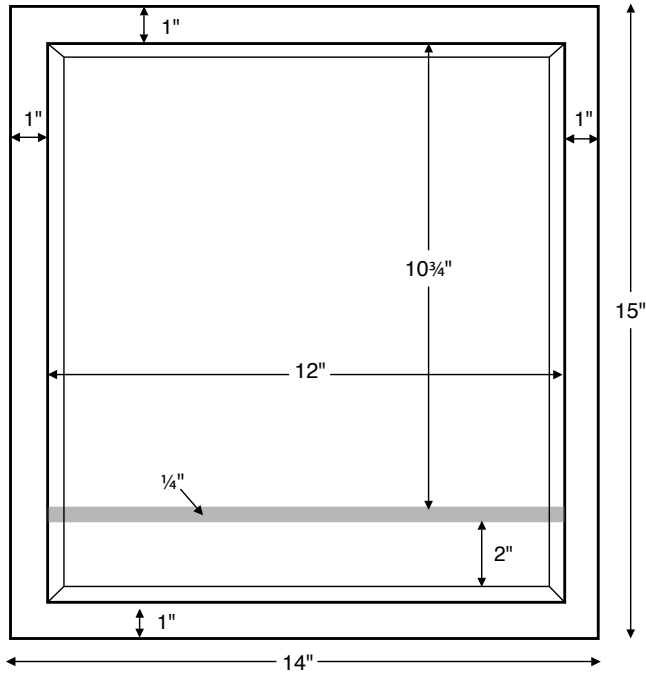

CONSTRUCTION AND FEATURES

- Storage niche for shampoo, conditioner, soap and other shower toiletries.
- Includes .25"-thick clear acrylic shelf.
- Install as a permanent recess in the shower wall.
- Manufactured in Engineered Solid Stone. Available in white or biscuit. Choose from matte or gloss finish.

Shower Niche 14" (w) x 15" (h) x 3.75" (d)

Color	Finish	Part #	Price
White	Matte	SSNWHMT	\$480
	Gloss	SSNWHGL	\$640
Biscuit	Matte	SSNBSMT	\$505
	Gloss	SSNBSGL	\$665

Note: Rough opening dimensions are 12.875" w x 13.875 d.