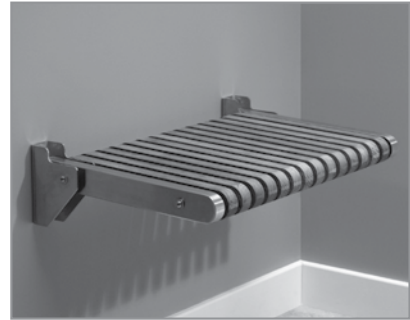

DESIGNER COLLECTION SHOWER BASES TEAK ACCESSORIES

Premium Teak Shower Seat

CONSTRUCTION AND STANDARD FEATURES

- Smooth, durable teak combines beauty with practicality.
- Constructed of the finest grade of Genuine Teak*
(see note at bottom of page).
- Flat slatted teak lets water and soap run through, so there is no slippery residue.
- Teak has the natural ability to ward off fungi, mold and mildew.
- Teak slats are 1" wide x 2" thick.
- 11-gauge tubular stainless steel frame (wall flanges 10-gauge).
- Seat is automatically held in position by a positive stop friction spring guide bracket.
- Unsurpassed quality and workmanship.
- Handcrafted and milled in the USA.
- Maximum weight limit: 500 lbs.
- Mounting hardware is NOT included with shower seat. See important installation information below.

Premium Teak Shower Seat - Size: 24" x 16"

Natural Stainless - Part # TK-SSEAT2416BNS **\$2,385**

High-Polished Stainless - Part # TK-SSEAT2416BHP **\$2,755**

ADA Compliant Premium Teak Shower Seat

(Features additional spring mechanism to aid in lifting and lowering)

Natural Stainless - Part # TK-SSEAT2416BNSA **\$2,905**

High-Polished Stainless - Part # TK-SSEAT2416BHPA **\$3,290**

Top View

Front View

Isometric View

Side View

DETAIL A
SCALE 2 : 5

IMPORTANT INSTALLATION INFORMATION: All shower seats **must** be installed using suitable fasteners and sufficient in-wall backing materials.