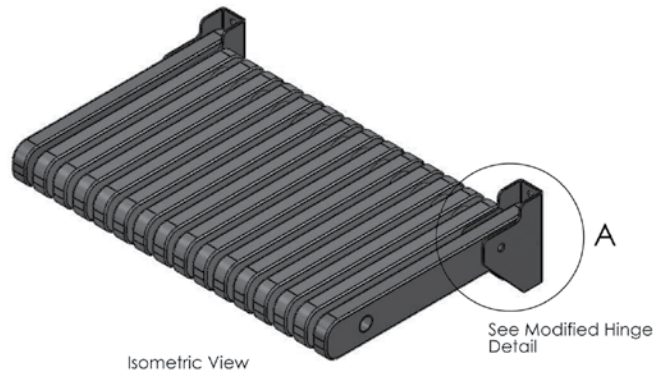

DESIGNER COLLECTION SHOWER BASES TEAK ACCESSORIES

Premium Teak Shower Seat

CONSTRUCTION AND STANDARD FEATURES

- Smooth, durable teak combines beauty with practicality.
- Constructed of the finest grade of Genuine Teak*
(see note at bottom of page).
- Flat slatted teak lets water and soap run through, so there is no slippery residue.
- Teak has the natural ability to ward off fungi, mold and mildew.
- Teak slats are 1" wide x 2" thick.
- 11-gauge tubular stainless steel frame (wall flanges 10-gauge).
- Seat is automatically held in position by a positive stop friction spring guide bracket.
- Unsurpassed quality and workmanship.
- Handcrafted and milled in the USA.
- Maximum weight limit: 500 lbs.
- Mounting hardware is NOT included with shower seat. See important installation information below.

Premium Teak Shower Seat - Size: 24" x 16"

Natural Stainless - Part # TK-SSEAT2416BNS **\$2,385**

High-Polished Stainless - Part # TK-SSEAT2416BHP **\$2,755**

ADA Compliant Premium Teak Shower Seat

(Features additional spring mechanism to aid in lifting and lowering)

Natural Stainless - Part # TK-SSEAT2416BNSA **\$2,905**

High-Polished Stainless - Part # TK-SSEAT2416BHPA **\$3,290**

Top View

Front View

Isometric View

Side View

DETAIL A
SCALE 2 : 5

IMPORTANT INSTALLATION INFORMATION: All shower seats **must** be installed using suitable fasteners and sufficient in-wall backing materials.