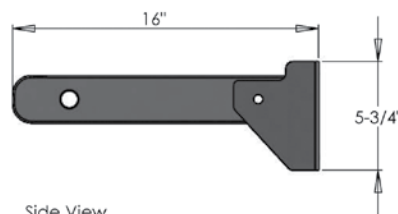

Premium Teak Shower Seat - Size: 24" x 16"

Natural Stainless - Part # TK-SSEAT2416BNS **\$2,385**

High-Polished Stainless - Part # TK-SSEAT2416BHP **\$2,755**

ADA Compliant Premium Teak Shower Seat

(Features additional spring mechanism to aid in lifting and lowering)

Natural Stainless - Part # TK-SSEAT2416BNSA **\$2,905**

High-Polished Stainless - Part # TK-SSEAT2416BHPA **\$3,290**

Top View

Front View

Isometric View

Side View

DETAIL A
SCALE 2 : 5

IMPORTANT INSTALLATION INFORMATION: All shower seats **must** be installed using suitable fasteners and sufficient in-wall backing materials.