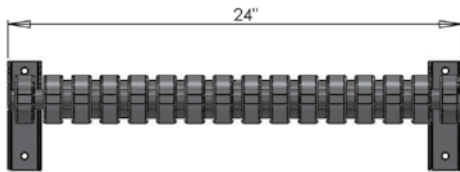

DESIGNER COLLECTION SHOWER BASES TEAK ACCESSORIES

Premium Teak Shower Seat

CONSTRUCTION AND STANDARD FEATURES

- Smooth, durable teak combines beauty with practicality.
- Constructed of the finest grade of Genuine Teak*
(see note at bottom of page).
- Flat slatted teak lets water and soap run through, so there is no slippery residue.
- Teak has the natural ability to ward off fungi, mold and mildew.
- Teak slats are 1" wide x 2" thick.
- 11-gauge tubular stainless steel frame (wall flanges 10-gauge).
- Seat is automatically held in position by a positive stop friction spring guide bracket.
- Unsurpassed quality and workmanship.
- Handcrafted and milled in the USA.
- Maximum weight limit: 500 lbs.
- Mounting hardware is NOT included with shower seat. See important installation information below.

Premium Teak Shower Seat - Size: 24" x 16"

Natural Stainless - Part # TK-SSEAT2416BNS **\$2,385**

High-Polished Stainless - Part # TK-SSEAT2416BHP **\$2,755**

ADA Compliant Premium Teak Shower Seat

(Features additional spring mechanism to aid in lifting and lowering)

Natural Stainless - Part # TK-SSEAT2416BNSA **\$2,905**

High-Polished Stainless - Part # TK-SSEAT2416BHPA **\$3,290**

Top View

Front View

Isometric View

Side View

DETAIL A
SCALE 2 : 5

IMPORTANT INSTALLATION INFORMATION: All shower seats **must** be installed using suitable fasteners and sufficient in-wall backing materials.