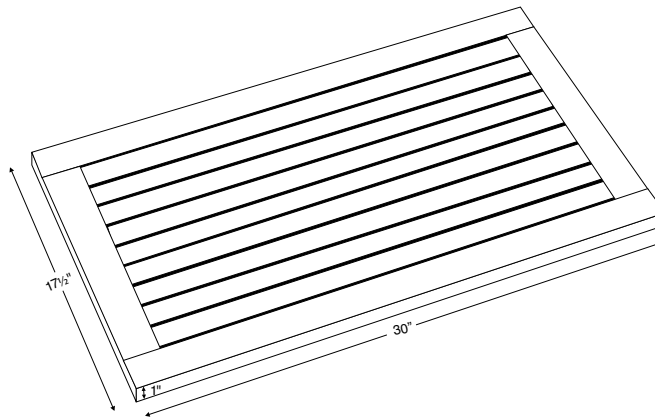

Teak Bath Mat - Size: 30" x 17.5" x 1"

Part # TK-MAT3018 $430

Note: Custom sizes also available. Call MTI for pricing.

*Environmentally Responsible

MTI uses only 100% U.S.-certified legal, reclaimed, sustainable teak. A replacement tree is planted 20 years before a tree is harvested. The teak used in MTI products is the finest in the world and is imported from reputable suppliers bordering Burma (Myanmar), not from Burma. MTI suppliers observe all international laws regarding labor and conservation. All of the Genuine Teak used by MTI is harvested from reclaimed forests and is absolutely not endangering or depleting rain forests.