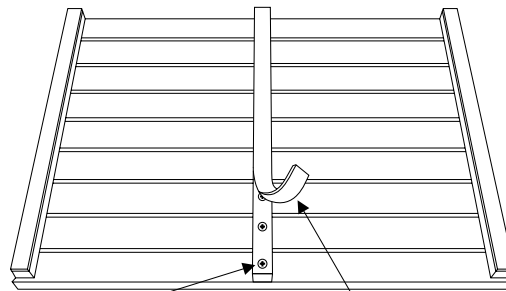

CONSTRUCTION AND STANDARD FEATURES

- Smooth, durable teak combines beauty with practicality.
- Constructed of the finest grade of Genuine Teak* (*see note at bottom of page*).
- Flat slatted teak tray lets water and soap run through, so there is no slippery residue.
- Teak has the natural ability to ward off fungi, mold and mildew, unlike conventional shower mats.
- Slats are spaced only 1/8" apart to ensure a comfortable, safe surface for feet.
- Slats are 1-3/8" wide x 1/2" thick and are permanently joined to the 3/4" x 3/4" support boards with glue and countersunk marine-grade stainless steel screws.
- Underside of supports are padded with gripping rubber.
- Unsurpassed quality and workmanship.
- Handcrafted and milled in the USA.

1 3/8" Wide Teak Slats

Countersunk marine-grade stainless steel screws

Gripping rubber pad

**Note: See next page for standard sizes and pricing.
Custom sizes also available. Call MTI for pricing.**

*Environmentally Responsible