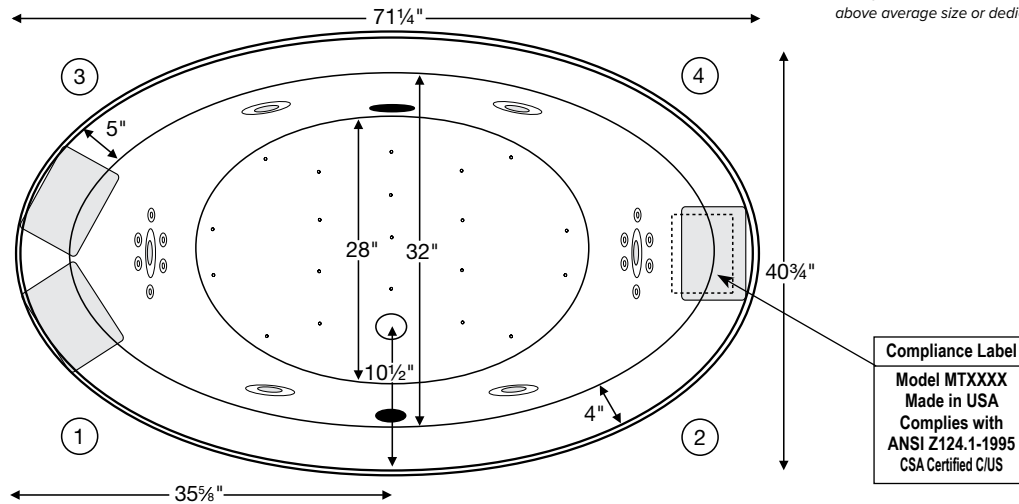

Victoria 3

71.25" x 40.75" x 21"

GENERAL SPECIFICATIONS:

Material - Acrylic

Installation - Drop-in (cannot be undermounted)
Not recommended as a tub / shower combination.

Plumbed Weight - 125 lbs / 57 kg

Soaker Weight - 100 lbs / 45 kg

Average Fill - 40 gal to above jet level

Maximum Fill - 80 gal to overflow

NOTE: Filling this tub to the maximum may require an above average size or dedicated water heater.

Compliance Label
Model MTXXXX
Made in USA
Complies with
ANSI Z124.1-1995
CSA Certified C/US

Numbered areas outside of tub represent possible stub-out locations for cleaning systems and Breda valves.
Shown with Air Massage and Ultra Whirlpool Package.