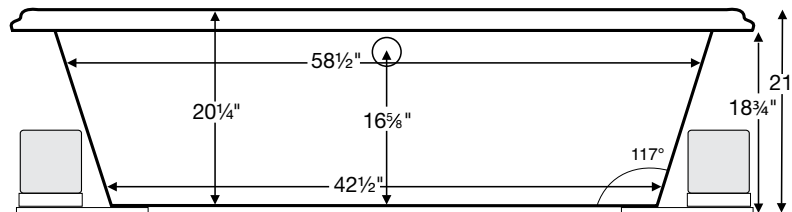

Victoria 3

71.25" x 40.75" x 21"

GENERAL SPECIFICATIONS:

Material - Acrylic

Installation - Drop-in (cannot be undermounted)
Not recommended as a tub / shower combination.

Plumbed Weight - 125 lbs / 57 kg

Soaker Weight - 100 lbs / 45 kg

Average Fill - 40 gal to above jet level

Maximum Fill - 80 gal to overflow

NOTE: Filling this tub to the maximum may require an above average size or dedicated water heater.

Compliance Label
Model MTXXXX
Made in USA
Complies with
ANSI Z124.1-1995
CSA Certified C/US

Numbered areas outside of tub represent possible stub-out locations for cleaning systems and Breda valves.
Shown with Air Massage and Ultra Whirlpool Package.

IMPORTANT:
Air baths and tubs with a pre-leveled foam base add 2-3" to overall tub height.