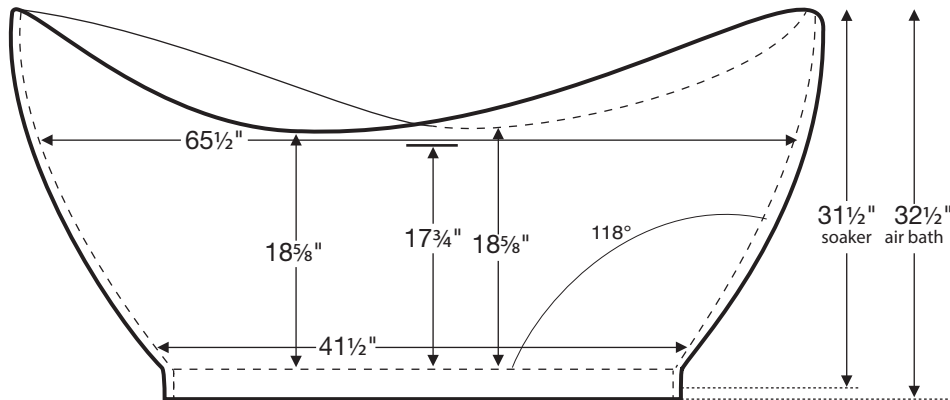

Juliet features an integrated slotted overflow.

Juliet (#185)

72" x 35.875" x 31.5"

GENERAL SPECIFICATIONS:

Material - SculptureStone®

Installation - Freestanding - *cannot be undermounted*
Not recommended as a tub / shower combination.

Soaker Weight - 340 lbs / 154 kg

Air Bath Weight - 370 lbs / 168 kg

Maximum Fill - 102 gal to overflow

NOTE: Filling this tub to the maximum may require an above average size or dedicated water heater.

Shown above as an Air Bath.