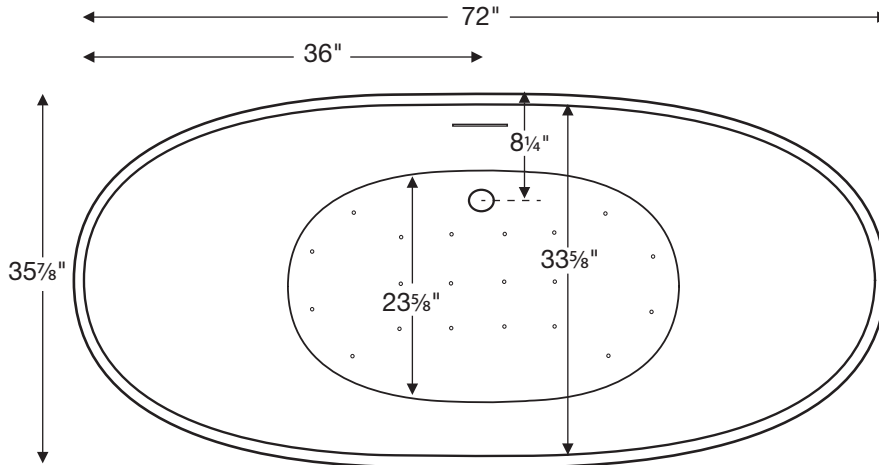

Juliet features an integrated slotted overflow.

Juliet (#185)

72" x 35.875" x 31.5"

GENERAL SPECIFICATIONS:

Material - SculptureStone®

Installation - Freestanding - *cannot be undermounted*
Not recommended as a tub / shower combination.

Soaker Weight - 340 lbs / 154 kg

Air Bath Weight - 370 lbs / 168 kg

Maximum Fill - 102 gal to overflow

NOTE: Filling this tub to the maximum may require an above average size or dedicated water heater.

Shown above as an Air Bath.