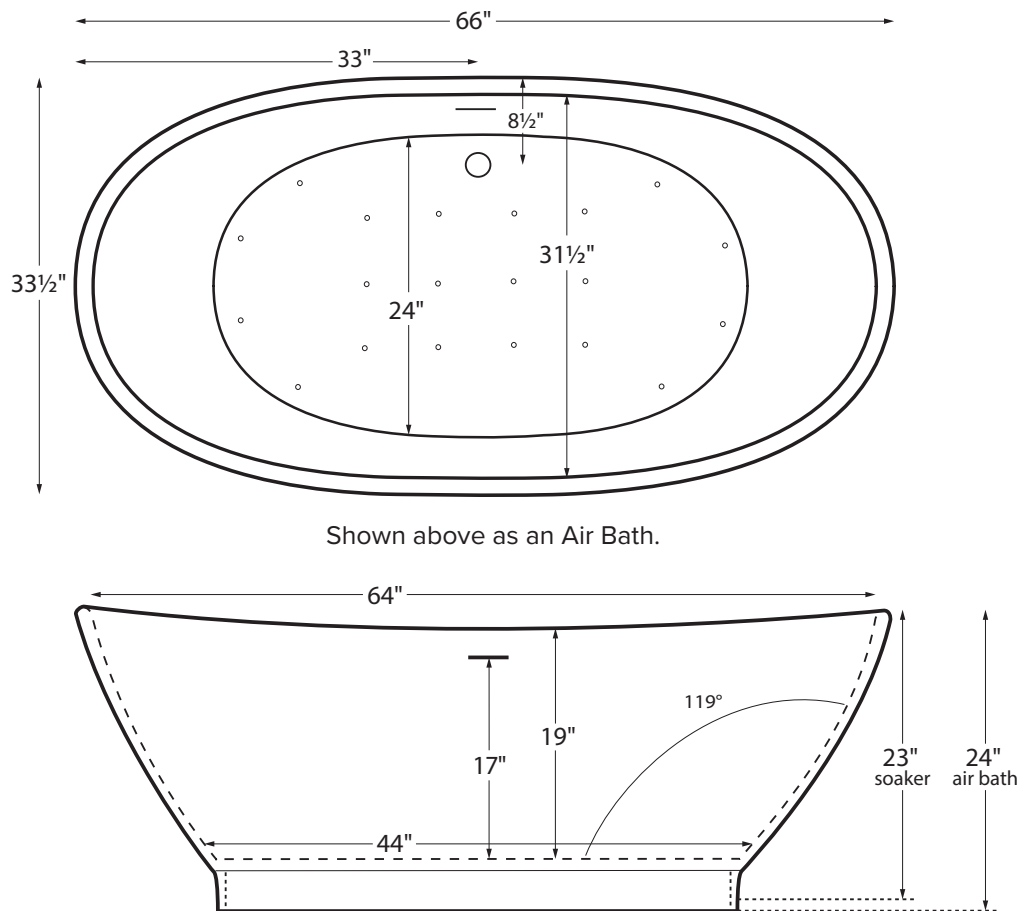

Elise features an integrated slotted overflow.

Elise (#230)

66" x 33.5" x 23"

GENERAL SPECIFICATIONS:

Material - SculptureStone®

Installation - Freestanding - cannot be undermounted
 Not recommended as a tub / shower combination.

Soaker Weight - 270 lbs / 122 kg

Air Bath Weight - 290 lbs / 132 kg

Maximum Fill - 90 gal to overflow

NOTE: Filling this tub to the maximum may require an above average size or dedicated water heater.

Shown above as an Air Bath.