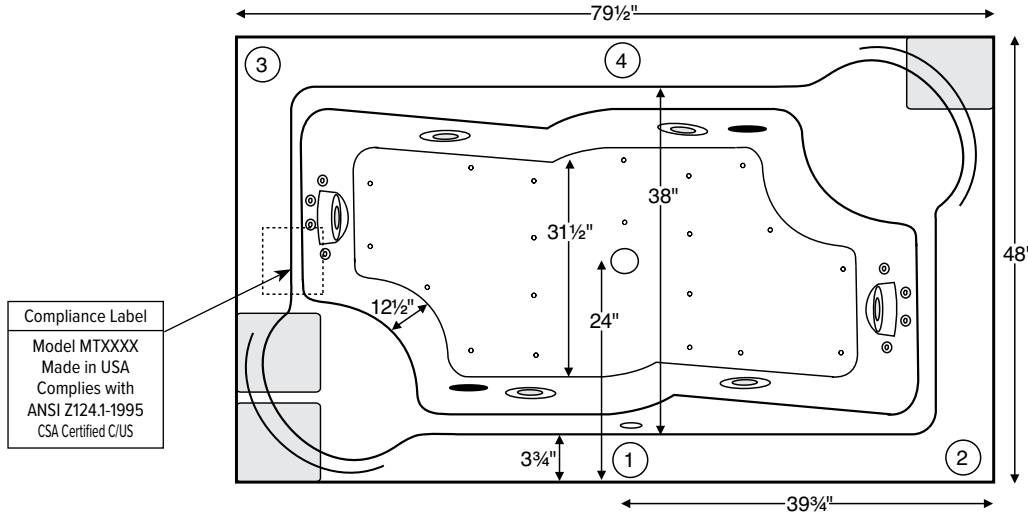

Siesta 1 features integral seats.

Siesta

79.5" x 48" x 22.5"

GENERAL SPECIFICATIONS:

Material - Acrylic

Installation - Drop-in (cannot be undermounted)
Not recommended as a tub / shower combination.

Plumbed Weight - 185 lbs / 84 kg

Numbered areas on tub deck represent possible locations to install cleaning systems, faucets and other fixtures.

IMPORTANT:
Air baths and tubs with a pre-leveled foam base or frame system add 2-3" to overall tub height.