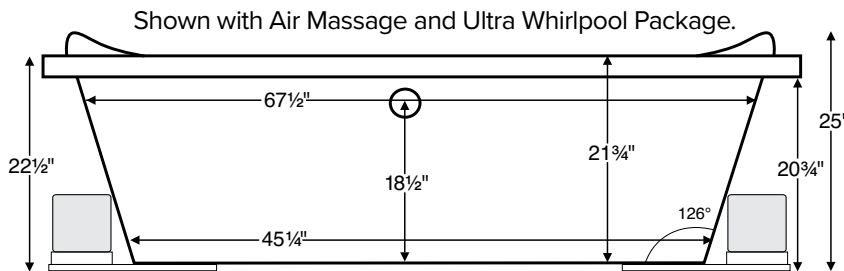

Siesta 1 features integral seats.

Siesta

79.5" x 48" x 22.5"

GENERAL SPECIFICATIONS:

Material - Acrylic

Installation - Drop-in (cannot be undermounted)
Not recommended as a tub / shower combination.

Plumbed Weight - 185 lbs / 84 kg

Soaker Weight - 120 lbs / 55 kg

Average Fill - 54 gal to above jet level

Maximum Fill - 107 gal to overflow

NOTE: Filling this tub to the maximum may require an above average size or dedicated water heater.

Numbered areas on tub deck represent possible locations to install cleaning systems, faucets and other fixtures.

IMPORTANT:
Air baths and tubs with a pre-leveled foam base or frame system add 2-3" to overall tub height.