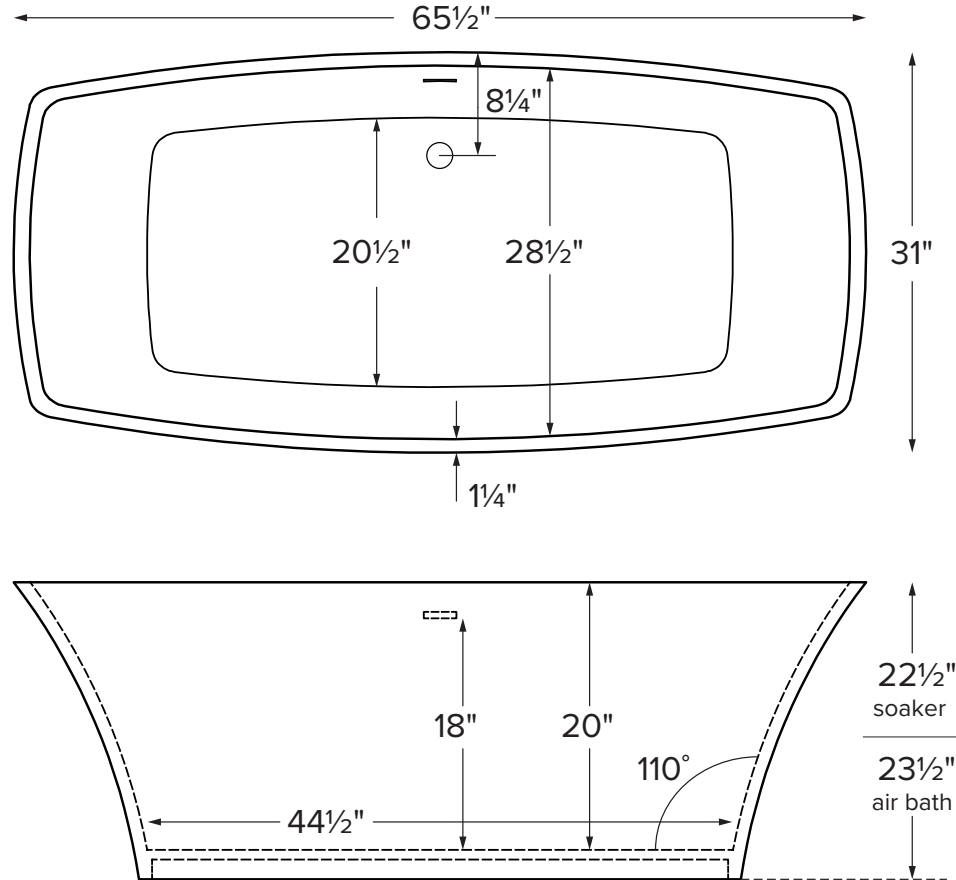

Marcel (#402)

65.5" x 31" x 22.5"

Features an integrated slotted overflow.

GENERAL SPECIFICATIONS:

Material - Mineral Composite

Installation - Freestanding - *cannot be undermounted*
Not recommended as a tub / shower combination.

Soaker Weight - 275 lbs / 125 kg

Maximum Fill - 80 gal to overflow

NOTE: *Filling this tub to the maximum may require an above average size or dedicated water heater.*

ELECTRICAL SPECIFICATIONS

Required Electrical Service - 110 Volt