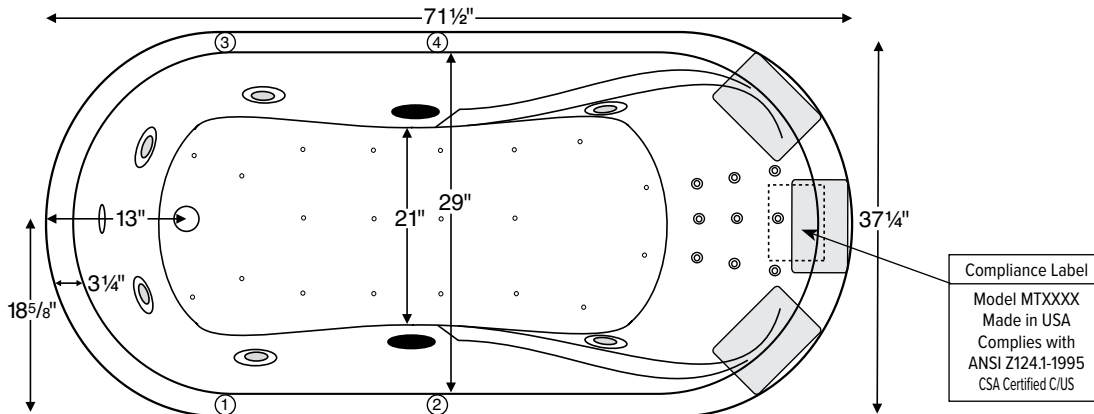

Solitude

71.5" x 37.25" x 23.75"

GENERAL SPECIFICATIONS:

Material - Acrylic

Installation - Drop-in (cannot be undermounted)
Not recommended as a tub / shower combination.

Plumbed Weight - 185 lbs / 84 kg

Soaker Weight - 100 lbs / 45 kg

Average Fill - 45 gal to above jet level

Maximum Fill - 87 gal to overflow

NOTE: Filling this tub to the maximum may require an above average size or dedicated water heater.

Numbered areas on tub deck represent possible locations to install cleaning systems, faucets and other fixtures.

Shown with Air Massage and Ultra Whirlpool Package.

IMPORTANT:
Air baths and tubs with a pre-leveled foam base add 2-3" to overall tub height.

ELECTRICAL COMPONENTS & SPECIFICATIONS		
Required Electrical Service - 110 Volt		
Hydrotherapy Package	Components Included	GFCI
Standard Whirlpool	2-bhp pump	1-15 amp
Ultra Whirlpool	2 2-bhp pumps, inline heater	2-20 amp
Air Massage	heated blower	1-15 amp
Air Massage Elite	heated blower, chromatherapy	1-15 amp
Air Massage with Standard Whirlpool	2-bhp pump, heated blower	2-15 amp
Air Massage with Ultra Whirlpool	2 2-bhp pumps, inline heater, heated blower	2-20 amp
Air Massage Elite with Standard Whirlpool	2-bhp pump, heated blower, chromatherapy	2-15 amp
Air Massage Elite with Ultra Whirlpool	2 2-bhp pumps, inline heater, heated blower, chromatherapy	2-20 amp