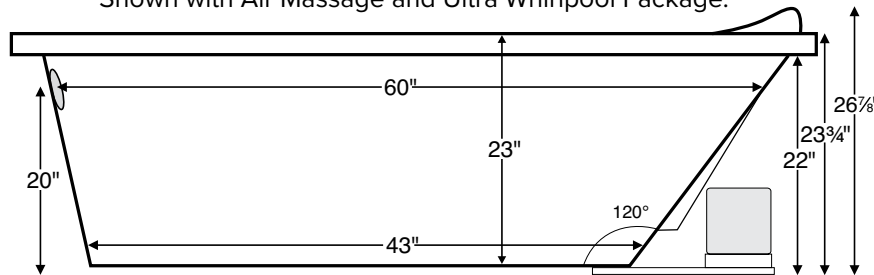

Solitude

71.5" x 37.25" x 23.75"

GENERAL SPECIFICATIONS:

Material - Acrylic

Installation - Drop-in (cannot be undermounted)
Not recommended as a tub / shower combination.

Plumbed Weight - 185 lbs / 84 kg

Soaker Weight - 100 lbs / 45 kg

Average Fill - 45 gal to above jet level

Maximum Fill - 87 gal to overflow

NOTE: Filling this tub to the maximum may require an above average size or dedicated water heater.

Numbered areas on tub deck represent possible locations to install cleaning systems, faucets and other fixtures.

Shown with Air Massage and Ultra Whirlpool Package.

IMPORTANT:
Air baths and tubs with a pre-leveled foam base add 2-3" to overall tub height.

ELECTRICAL COMPONENTS & SPECIFICATIONS		
Required Electrical Service - 110 Volt		
Hydrotherapy Package	Components Included	GFCI
Standard Whirlpool	2-bhp pump	1-15 amp
Ultra Whirlpool	2 2-bhp pumps, inline heater	2-20 amp
Air Massage	heated blower	1-15 amp
Air Massage Elite	heated blower, chromatherapy	1-15 amp
Air Massage with Standard Whirlpool	2-bhp pump, heated blower	2-15 amp
Air Massage with Ultra Whirlpool	2 2-bhp pumps, inline heater, heated blower	2-20 amp
Air Massage Elite with Standard Whirlpool	2-bhp pump, heated blower, chromatherapy	2-15 amp
Air Massage Elite with Ultra Whirlpool	2 2-bhp pumps, inline heater, heated blower, chromatherapy	2-20 amp