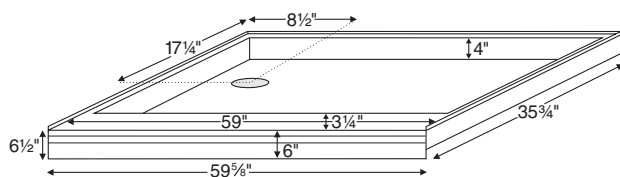

Part # MB6030ED Size: 59.625" x 30" x 6"

Available Colors - White or Biscuit

Options - Quick Ship / Priority. *Call for availability.*

PVC Drain - Chrome (included); Brushed Nickel (upcharge)

Shipping Weight: 80 lbs.

Part # MB6032ED Size: 59.625" x 32.25" x 6"

Available Colors - White or Biscuit

Options - Quick Ship / Priority. *Call for availability.*

PVC Drain - Chrome (included); Brushed Nickel (upcharge)

Shipping Weight: 80 lbs.

Part # MB6036ED Size: 59.625" x 35.75" x 6"

Available Colors - White or Biscuit

Options - Quick Ship / Priority. *Call for availability.*

PVC Drain - Chrome (included); Brushed Nickel (upcharge)

Shipping Weight: 115 lbs.