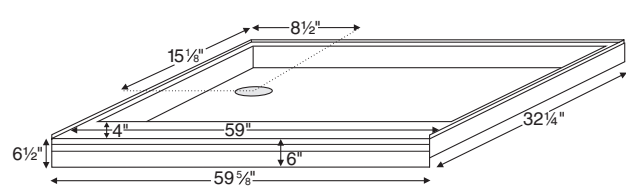

Contact your local MTI dealer to see how affordable MTI BASICS products are.

MTI BASICS® SHOWER BASES

End-drain models

CONSTRUCTION AND STANDARD FEATURES

- Single, front threshold; 3.5" drain opening pre-drilled.
- Integral tile flange on 3 sides to facilitate installation. *Must specify left- or right-hand drain on order.*
- Textured bottom that meets ASTM F-462-1994 certification requirements for safer showering.
- Durable Lucite® cast acrylic shell is extremely scratch- and stain-resistant, yet renewable because the color goes all the way through the material.
- Non-porous surface makes cleaning and sanitizing faster and more effective.
- Multi-layered backing of fiberglass / resin / titanium & recycled acrylic parts.
- 1-year Limited Residential and Commercial Warranty.
- Includes a PVC drain kit in chrome finish. Also available in brushed nickel.
- Lead Time - 3-5 business days. Optional "Quick Ship / Priority" reduces lead time to 2 business days.

Part # MB6030ED Size: 59.625" x 30" x 6"

Available Colors - White or Biscuit

Options - Quick Ship / Priority. *Call for availability.*

PVC Drain - Chrome (included); Brushed Nickel (upcharge)

Shipping Weight: 80 lbs.

Part # MB6032ED Size: 59.625" x 32.25" x 6"

Available Colors - White or Biscuit

Options - Quick Ship / Priority. *Call for availability.*

PVC Drain - Chrome (included); Brushed Nickel (upcharge)

Shipping Weight: 80 lbs.

Part # MB6036ED Size: 59.625" x 35.75" x 6"

Available Colors - White or Biscuit

Options - Quick Ship / Priority. *Call for availability.*

PVC Drain - Chrome (included); Brushed Nickel (upcharge)

Shipping Weight: 115 lbs.