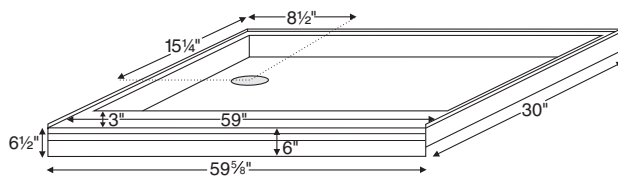

Contact your local MTI dealer to see how affordable MTI BASICS products are.

MTI BASICS® SHOWER BASES

End-drain models

CONSTRUCTION AND STANDARD FEATURES

- Single, front threshold; 3.5" drain opening pre-drilled.
- Integral tile flange on 3 sides to facilitate installation. *Must specify left- or right-hand drain on order.*
- Textured bottom that meets ASTM F-462-1994 certification requirements for safer showering.
- Durable Lucite® cast acrylic shell is extremely scratch- and stain-resistant, yet renewable because the color goes all the way through the material.
- Non-porous surface makes cleaning and sanitizing faster and more effective.
- Multi-layered backing of fiberglass / resin / titanium & recycled acrylic parts.
- 1-year Limited Residential and Commercial Warranty.
- Includes a PVC drain kit in chrome finish. Also available in brushed nickel.
- Lead Time - 3-5 business days. Optional "Quick Ship / Priority" reduces lead time to 2 business days.

Part # MB6030ED Size: 59.625" x 30" x 6"

Available Colors - White or Biscuit

Options - Quick Ship / Priority. *Call for availability.*

PVC Drain - Chrome (included); Brushed Nickel (upcharge)

Shipping Weight: 80 lbs.

Part # MB6032ED Size: 59.625" x 32.25" x 6"

Available Colors - White or Biscuit

Options - Quick Ship / Priority. *Call for availability.*

PVC Drain - Chrome (included); Brushed Nickel (upcharge)

Shipping Weight: 80 lbs.

Part # MB6036ED Size: 59.625" x 35.75" x 6"

Available Colors - White or Biscuit

Options - Quick Ship / Priority. *Call for availability.*

PVC Drain - Chrome (included); Brushed Nickel (upcharge)

Shipping Weight: 115 lbs.