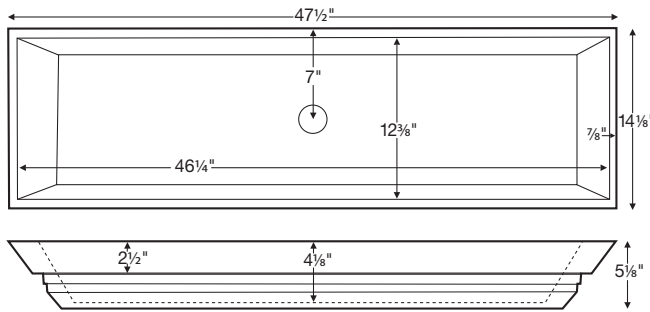

Petra 5 SR is a single-drain semi-recessed sink.

# Petra 5 SR

Model # MTCS-733

47.5" x 14.125" x 2.5"

**Installation:** semi-recessed or undermount

**Lead Time - 10 Business Days**

NOTES: SINK IS SEMI-RECESSED. SINK MUST BE MEASURED ON-SITE TO ENSURE ACCURATE DIMENSIONS OF HOLE CUT-OUT.

## CONSTRUCTION AND STANDARD FEATURES

- Petra 5 SR is a semi-recessed model, which allows only the top 2.5" of the sink to rest on the vanity.
- Single-bowl design; 1.5" drain opening.
- Sink has no overflow. Requires vessel-style drain kit without overflow. Check local codes.
- One-piece construction using Engineered Solid Stone (ESS) material, which is solid through and through.
- ESS is a mixture of ground natural materials and binding agents that are liquefied, poured and then hardened.
- This material is non-porous, stain-, mold- and mildew-resistant, making cleaning and maintenance easy.
- Approximately 65% of the material is organic, including minerals mined from the earth, making it "Green".
- Same material and color all the way through, with minor variations due to use of natural minerals.
- Five-Year Limited Residential Warranty.
- Shipping weight: 67 lbs.