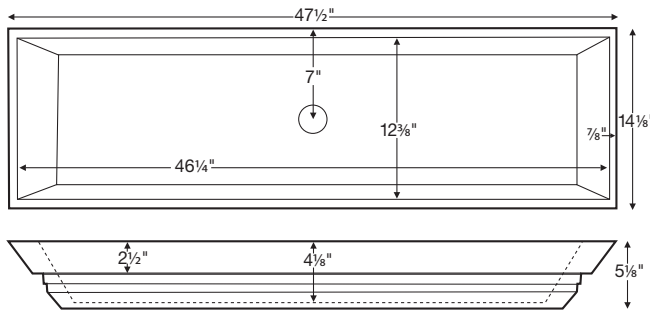

Petra 5 SR is a single-drain semi-recessed sink.

Petra 5 SR

Model # MTCS-733

47.5" x 14.125" x 2.5"

Installation: semi-recessed or undermount

Lead Time - 10 Business Days

NOTES: SINK IS SEMI-RECESSED. SINK MUST BE MEASURED ON-SITE TO ENSURE ACCURATE DIMENSIONS OF HOLE CUT-OUT.

Measurements are $\pm 1/2$ " and are subject to change without notice. Data herein supersedes all previous prior to publication date indicated below.

CONSTRUCTION AND STANDARD FEATURES

- Petra 5 SR is a semi-recessed model, which allows only the top 2.5" of the sink to rest on the vanity.
- Single-bowl design; 1.5" drain opening.
- Sink has no overflow. Requires vessel-style drain kit without overflow. Check local codes.
- One-piece construction using Engineered Solid Stone (ESS) material, which is solid through and through.
- ESS is a mixture of ground natural materials and binding agents that are liquefied, poured and then hardened.
- This material is non-porous, stain-, mold- and mildew-resistant, making cleaning and maintenance easy.
- Approximately 65% of the material is organic, including minerals mined from the earth, making it "Green".
- Same material and color all the way through, with minor variations due to use of natural minerals.
- Five-Year Limited Residential Warranty.
- Shipping weight: 67 lbs.