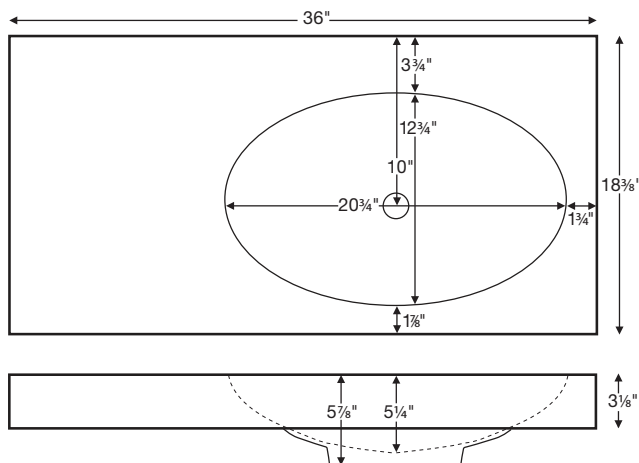

NOTE: Measurements are $\pm 1/2"$ and are subject to change without notice. Data herein supersedes all previous prior to publication date indicated below.

Sink Options and Pricing
NOTE: part codes for all options listed in parenthesis.
Part #: MTCS-736 - $1,105
Standard Color - White, matte finish Biscuit Color Upgrade, matte finish - (SSBISNK) $100
Optional Gloss Finish Upcharge - For White or Biscuit (SSGLOSSNK) $205 Additional material colors available for projects only. Please call MTI.
Quick Ship - reduces lead time - please call for availability (QUISINKSH) $185
Integrated Overflow - (SINKIO) no charge front installation only

Options and Accessories
NOTE: part codes for all options listed in parenthesis.
Drain Kits -
Finger Touch Drain With Overflow Chrome (DKFGC) $100 Brushed Nickel (DKFGBN) $105
Finger Touch Drain Without Overflow Chrome (DKFGCN) $100 Brushed Nickel (DKFGBNN) $105
Grid Drain With Overflow Chrome (DKGDC) $85 Brushed Nickel (DKGDBN) $100
Grid Drain Without Overflow Chrome (DKGDCN) $85 Brushed Nickel (DKGDBNN) $100
Fixed Drain Without Overflow Chrome (DKFDC) $185

CONSTRUCTION AND STANDARD FEATURES

- Single-bowl design; 1.5" drain opening.
- Sink has no overflow. Requires vessel-style drain kit without overflow. Check local codes.
- No holes drilled standard; up to 3 holes drilled by MTI at no additional charge.
- Extended deck ledge for toiletries.
- Left- or right-hand bowl available. Must specify when ordering.
- One-piece construction using Engineered Solid Stone (ESS) material, which is solid through and through.
- ESS is a mixture of ground natural materials and binding agents that are liquefied, poured and then hardened.
- This material is non-porous, stain-, mold- and mildew-resistant, making cleaning and maintenance easy.
- Approximately 65% of the material is organic, including minerals mined from the earth, making it "Green".
- Same material and color all the way through, with minor variations due to use of natural minerals.
- Five-Year Limited Residential Warranty.
- Shipping weight: 52 lbs.