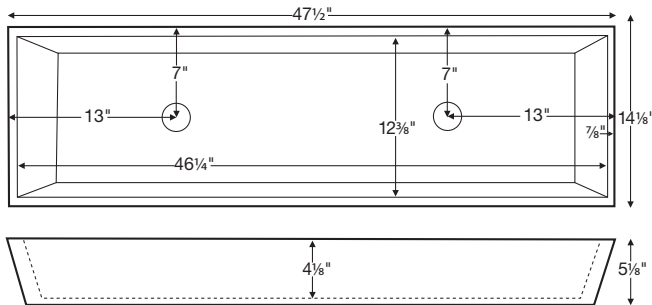

Petra 6 is a dual-drain vessel sink.

NOTES:

- Measurements are ±1/2" and are subject to change without notice. Data herein supersedes all previous prior to publication date indicated below.
- Undermount installation may require additional bracing and is the responsibility

CONSTRUCTION AND STANDARD FEATURES

- Single-bowl design; 1.5" drain opening.
- Sink has no overflow. Requires vessel-style drain kit without overflow. Check local codes.
- One-piece construction using Engineered Solid Stone (ESS) material, which is solid through and through.
- ESS is a mixture of ground natural materials and binding agents that are liquefied, poured and then hardened.
- This material is non-porous, stain-, mold- and mildew-resistant, making cleaning and maintenance easy.
- Approximately 65% of the material is organic, including minerals mined from the earth, making it "Green".
- Same material and color all the way through, with minor variations due to use of natural minerals.
- Five-Year Limited Residential Warranty.
- Shipping weight: 67 lbs.