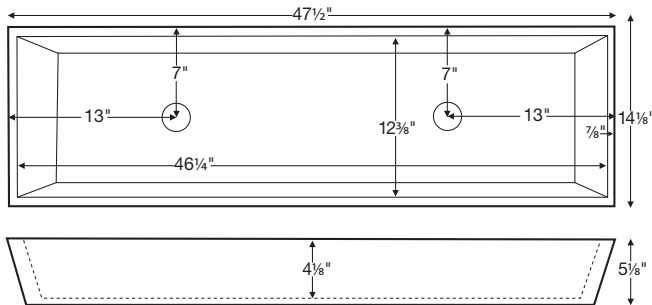

Petra 6 is a dual-drain vessel sink.

NOTES:

- Measurements are $\pm 1/2"$ and are subject to change without notice. Data herein supersedes all previous prior to publication date indicated below.
- Undermount installation may require additional bracing and is the responsibility

CONSTRUCTION AND STANDARD FEATURES

- Single-bowl design; 1.5" drain opening.
- Sink has no overflow. Requires vessel-style drain kit without overflow. Check local codes.
- One-piece construction using Engineered Solid Stone (ESS) material, which is solid through and through.
- ESS is a mixture of ground natural materials and binding agents that are liquefied, poured and then hardened.
- This material is non-porous, stain-, mold- and mildew-resistant, making cleaning and maintenance easy.
- Approximately 65% of the material is organic, including minerals mined from the earth, making it "Green".
- Same material and color all the way through, with minor variations due to use of natural minerals.
- Five-Year Limited Residential Warranty.
- Shipping weight: 67 lbs.