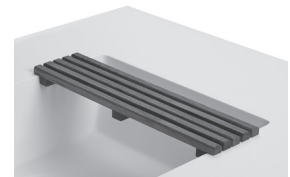

## Petra 10 SR

Model # MTCS-752

54" x 14.75" x 2.5" (5.5")

**Petra 10 SR is a single-drain semi-recessed sink.**

**Installation:** semi-recessed or undermount

**Lead Time - 10 Business Days**

**Quick Ship / Priority** - Part # QUISINKSH \$185 *Call for availability.*

**Drain Kits** - see p. F-32 for available models.

**Teak Sink Tray - \$145** choose from:

Slatted - Part # TKST1 (shown)

Solid - Part # TKST2

- Can be used as a resting place for grooming articles and toiletries.

**Sink Bottom Cover**

Matte Finish - Part # BCLMT \$560

Gloss Finish - Part # BCLGL \$680

*Slatted sink tray shown.  
See mtibaths.com for Solid version.*

### CONSTRUCTION AND STANDARD FEATURES

- Single-bowl design; 1.5" drain opening.
- Sink has no overflow. Requires vessel-style drain kit without overflow. Check local codes.
- Petra 10 SR is a semi-recessed model, which allows only the top 2 1/2" of the sink to rest on the vanity.
- One-piece construction using Engineered Solid Stone (ESS) material, which is solid through and through.
- ESS is a mixture of ground natural materials and binding agents that are liquefied, poured and then hardened.
- This material is non-porous, stain-, mold- and mildew-resistant, making cleaning and maintenance easy.
- Approximately 65% of the material is organic, including minerals mined from the earth, making it "Green".
- Same material and color all the way through, with minor variations due to use of natural minerals.
- Five-Year Limited Residential Warranty.
- Shipping weight: 55 lbs / 25 kg.