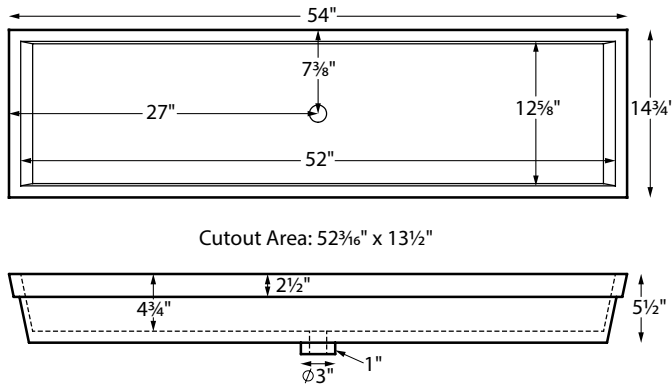

## Petra 10 SR

Model # MTCS-752

54" x 14.75" x 2.5" (5.5")

**Petra 10 SR is a single-drain semi-recessed sink.**

**Installation:** semi-recessed or undermount

**Lead Time** - 10 Business Days

### CONSTRUCTION AND STANDARD FEATURES

- Single-bowl design; 1.5" drain opening.
- Sink has no overflow. Requires vessel-style drain kit without overflow. Check local codes.
- Petra 10 SR is a semi-recessed model, which allows only the top 2 1/2" of the sink to rest on the vanity.
- One-piece construction using Engineered Solid Stone (ESS) material, which is solid through and through.
- ESS is a mixture of ground natural materials and binding agents that are liquefied, poured and then hardened.
- This material is non-porous, stain-, mold- and mildew-resistant, making cleaning and maintenance easy.
- Approximately 65% of the material is organic, including minerals mined from the earth, making it "Green".
- Same material and color all the way through, with minor variations due to use of natural minerals.
- Five-Year Limited Residential Warranty.
- Shipping weight: 55 lbs / 25 kg.

*NOTES: SINK IS SEMI-RECESSED. SINK MUST BE MEASURED ON-SITE TO ENSURE ACCURATE DIMENSIONS OF HOLE CUT-OUT.*

*Measurements are ±1/2" and are subject to change without notice. Data herein supersedes all previous prior to publication date indicated below.*