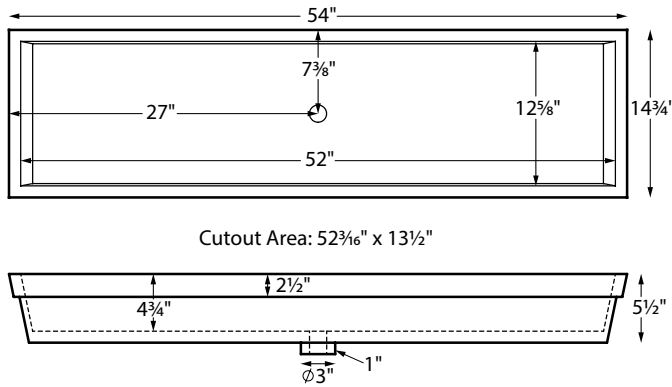

## Petra 10 SR

Model # MTCS-752

54" x 14.75" x 2.5" (5.5")

**Petra 10 SR is a single-drain semi-recessed sink.**

**Installation:** semi-recessed or undermount

**Lead Time - 10 Business Days**

### CONSTRUCTION AND STANDARD FEATURES

- Single-bowl design; 1.5" drain opening.
- Sink has no overflow. Requires vessel-style drain kit without overflow. Check local codes.
- Petra 10 SR is a semi-recessed model, which allows only the top 2 1/2" of the sink to rest on the vanity.
- One-piece construction using Engineered Solid Stone (ESS) material, which is solid through and through.
- ESS is a mixture of ground natural materials and binding agents that are liquefied, poured and then hardened.
- This material is non-porous, stain-, mold- and mildew-resistant, making cleaning and maintenance easy.
- Approximately 65% of the material is organic, including minerals mined from the earth, making it "Green".
- Same material and color all the way through, with minor variations due to use of natural minerals.
- Five-Year Limited Residential Warranty.
- Shipping weight: 55 lbs / 25 kg.

**NOTES: SINK IS SEMI-RECESSED. SINK MUST BE MEASURED ON-SITE TO ENSURE ACCURATE DIMENSIONS OF HOLE CUT-OUT.**

*Measurements are ±1/2" and are subject to change without notice. Data herein supersedes all previous prior to publication date indicated below.*