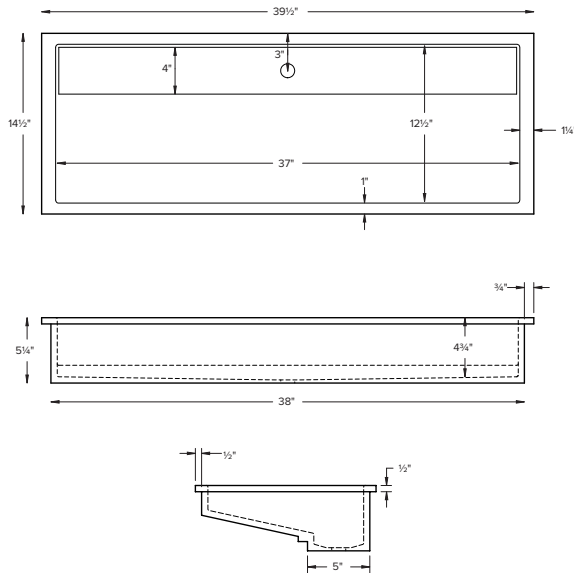

Wymara 3

Model # MTCS-764

39.5" x 14.5" x 4.5"

Wymara 3 features a concealed drain cover.
Shown below with cover removed.

NOTES:

- Measurements are $\pm 1/2$ " and are subject to change without notice. Data herein supersedes all previous prior to publication date indicated below.
- Undermount installation may require additional bracing and is the responsibility of the installer.

CONSTRUCTION AND STANDARD FEATURES

- Single-bowl design; 1.5" drain opening.
- Sink has no overflow. Requires vessel-style drain kit without overflow. Check local codes.
- One-piece construction using Engineered Solid Stone (ESS) material, which is solid through and through.
- ESS is a mixture of ground natural materials and binding agents that are liquefied, poured and then hardened.
- This material is non-porous, stain-, mold- and mildew-resistant, making cleaning and maintenance easy.
- Approximately 65% of the material is organic, including minerals mined from the earth, making it "Green".
- Same material and color all the way through, with minor variations due to use of natural minerals.
- Five-Year Limited Residential Warranty.
- Shipping weight: 70 lbs.

Also available, Wymara Counter-Sink 3, featuring custom-size countertop with integrated bowl.