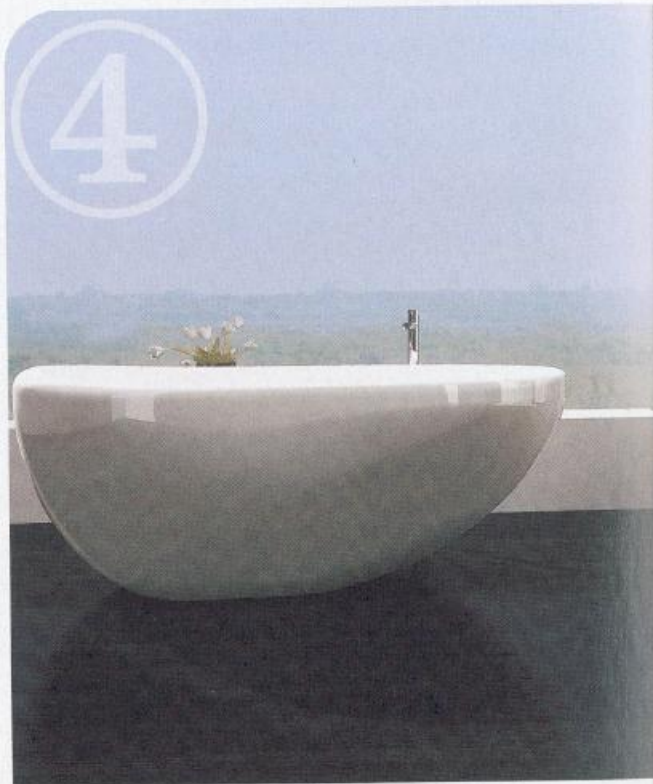

Inside Alicia Keys'
summer stop for Zo's
Summer Groove

JULY
AUGUST 2011

② European inspiration

Perhaps you dream of a more European experience in the bath. MTI Whirlpools French Trilogy tubs – The Parisian, The Versailles and The Normandy – evoke memories of the Belle Époque with bold, fluid curves and rounded edges. The freestanding Parisian, pictured, is available as a soaking tub or air bath. It is made of high-gloss Lucite cast acrylic with an ergonomic softly curved backrest. Options include chromatherapy, underwater LED system and heating system. Suggested retail is \$7,278 for the soaking tub; \$10,048 with chromatherapy and 30 air bath jets. Available at Ferguson Kitchen, Bath & Lighting Galleries, 2860 N. Federal Highway, Fort Lauderdale, 954-567-3110; 2983 NE 163rd St., North Miami Beach, 305-944-2474; 990 S. Rogers Circle, Boca Raton, 561-997-8735, www.ferguson.com. Everglades Design Center, 850 N. Dixie Highway, Boca Raton, 561-395-6544, www.evergladesdesign.com.

③ Raindance reigns

Hansgrohe's Raindance E, which debuted at last year's Kitchen & Bath Industry Show in Chicago, is the latest answer to a luxurious shower experience. It features the industry's first dual-jet technology, a combination of Hansgrohe's RainAir spray and RainFlowWaterfall jet. It is available in three sizes, and streams directly over the entire head and shoulders. The Raindance E 420, which is 17 inches by 8 ½ inches, has a suggested retail of \$1,498 in chrome, \$2,168 in brushed nickel and \$1,798 in polished nickel. Available at: Everglades Design Center, 850 N. Dixie Highway, Boca Raton, 561-395-6544, www.evergladesdesign.com; ESO Decorative Plumbing/European Sink Outlet, 1771 N. Powerline Road, Pompano Beach, 954-973-0020, www.europeansinkoutlet.com.