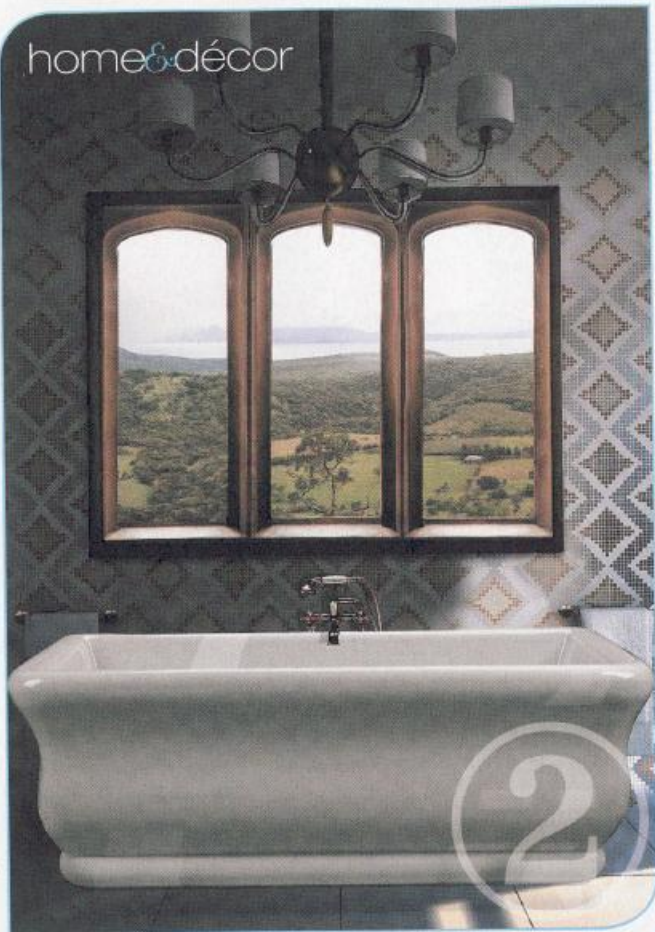

Inside Alicia Keys'
summer stop for Zo's
Summer Groove

JULY
AUGUST 2011

② European inspiration

Perhaps you dream of a more European experience in the bath. MTI Whirlpools French Trilogy tubs – The Parisian, The Versailles and The Normandy – evoke memories of the Belle Époque with bold, fluid curves and rounded edges. The freestanding Parisian, pictured, is available as a soaking tub or air bath. It is made of high-gloss Lucite cast acrylic with an ergonomic softly curved backrest. Options include chromatherapy, underwater LED system and heating system. Suggested retail is \$7,278 for the soaking tub; \$10,048 with chromatherapy and 30 air bath jets. Available at Ferguson Kitchen, Bath & Lighting Galleries, 2860 N. Federal Highway, Fort Lauderdale, 954-567-3110; 2983 NE 163rd St., North Miami Beach, 305-944-2474; 990 S. Rogers Circle, Boca Raton, 561-997-8735, www.ferguson.com. Everglades Design Center, 850 N. Dixie Highway, Boca Raton, 561-395-6544, www.evergladesdesign.com.

④ Eggs-exactly right

Few things create stress relief like a long soak in the tub. The Essencia 7236 by BainUltra, with egg-like shape, allows you to immerse yourself in therapeutic care reminiscent of an upscale spa. It features two rows of air jets to intensify the massage, a footrest, an inverted V in the heated backrest and an integrated headrest to support the head and neck. Chromatherapy LED lights are included to enhance the bathing experience. Up to four users can program preferences for backrest temperature, air-jet pressure, session duration and chromatherapy. Suggested retail is \$6,900. Available at European Sink Outlet, ESO Decorative Plumbing, European Sink Outlet, 1771 N. Powerline Road, Pompano Beach, 954-973-0020, www.europeansinkoutlet.com.