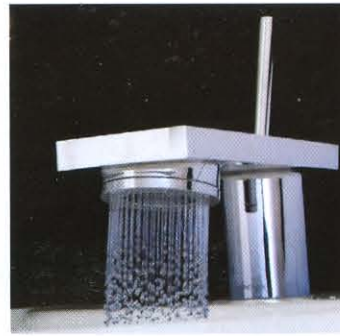

## FAUCETS

**TECHIES, TAKE NOTE!** Preset the exact water temperature and the maximum level via your ioDigital Roman faucet, so you can leave the room while the tub is filling. Remote control option: turn on the faucet from bed and snooze a few more minutes. Child lock feature for safety. FROM \$1,427 (TUB NOT INCLUDED), MOEN, 800-465-6130; MOEN.CA.

**ARCHITECTURAL LOOK** Riobel's R/S Series faucet would make a bold accent in a modern ensuite. In chrome and brushed-nickel finish. \$695, RIOBEL, 888-287-5354; RIOBEL.CA. - C.S.

**CHIC WATERFALL** Dornbracht's Supernova has strong, mod lines and a flat spout that produces a pretty cascade. \$3,123, DORNBRACHT, 800-774-1181; DORNBRACHT.COM.