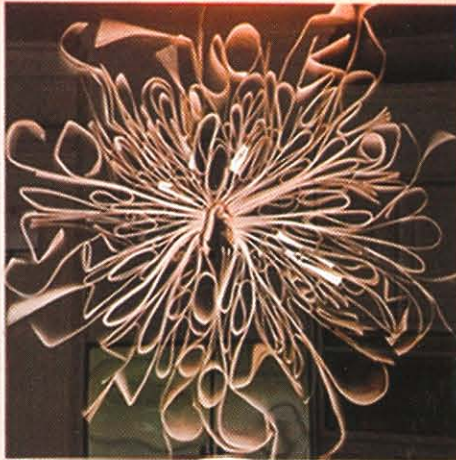

**JASPER
GETAWAY**
Win a trip!
PAGE 50

STYLE IDEAS

Seriously cute kids' rooms
Fun with wallpaper