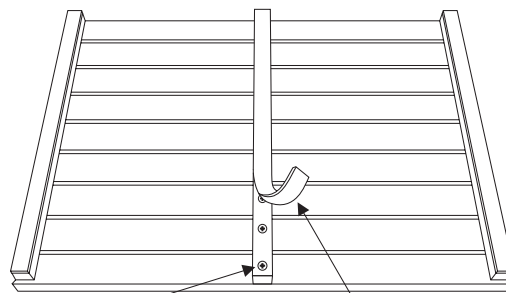

CONSTRUCTION AND STANDARD FEATURES

- Smooth, durable teak combines beauty with practicality.
- Constructed of the finest grade of Genuine Teak* (*see note at bottom of page*).
- Flat slatted teak tray lets water and soap run through, so there is no slippery residue.
- Teak has the natural ability to ward off fungi, mold and mildew, unlike conventional shower mats.
- Slats are spaced only 1/8" apart to ensure a comfortable, safe surface for feet.
- Slats are 1-3/8" wide x 1/2" thick and are permanently joined to the 3/4" x 3/4" support boards with glue and countersunk marine-grade stainless steel screws.
- Underside of supports are padded with gripping rubber.
- Unsurpassed quality and workmanship.
- Handcrafted and milled in the USA.

1 3/8" Wide Teak Slats

Countersunk marine-grade stainless steel screws

Gripping rubber pad

**Note: See next page for standard sizes and pricing.
Custom sizes also available. Call MTI for pricing.**

***Environmentally Responsible**