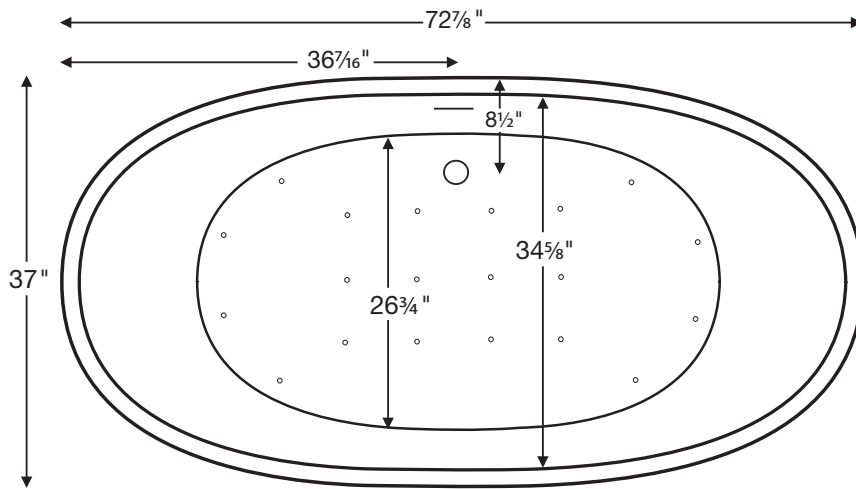

Elise features an integrated slotted overflow.

Elise (#193)

72.875" x 37" x 24.5"

GENERAL SPECIFICATIONS:

Material - SculptureStone®

Installation - Freestanding - *cannot be undermounted*
Not recommended as a tub / shower combination.

Soaker Weight - 280 lbs / 127 kg

Air Bath Weight - 300 lbs / 136 kg

Maximum Fill - 102 gal to overflow

NOTE: Filling this tub to the maximum may require an above average size or dedicated water heater.

Shown above as an Air Bath.