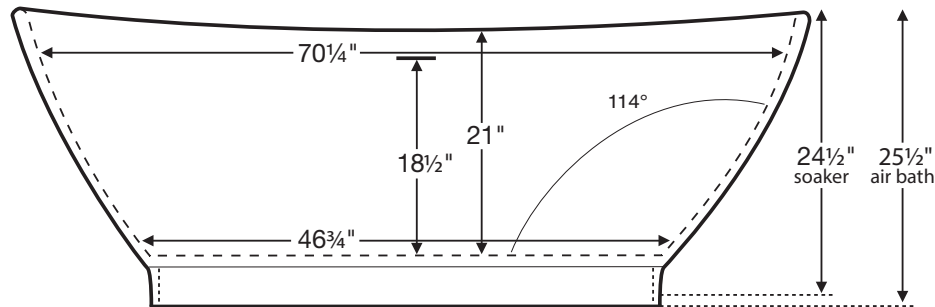

Elise features an integrated slotted overflow.

Elise (#193)

72.875" x 37" x 24.5"

GENERAL SPECIFICATIONS:

Material - SculptureStone®

Installation - Freestanding - *cannot be undermounted*
Not recommended as a tub / shower combination.

Soaker Weight - 280 lbs / 127 kg

Air Bath Weight - 300 lbs / 136 kg

Maximum Fill - 102 gal to overflow

NOTE: Filling this tub to the maximum may require an above average size or dedicated water heater.

Shown above as an Air Bath.