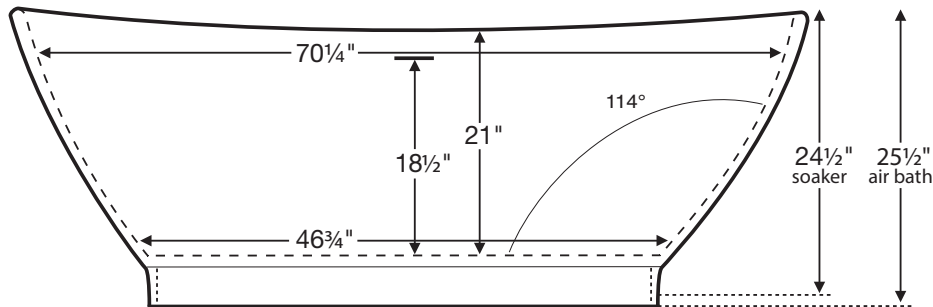

Elise features an integrated slotted overflow.

Elise (#193)

72.875" x 37" x 24.5"

GENERAL SPECIFICATIONS:

Material - SculptureStone®

Installation - Freestanding - *cannot be undermounted*
Not recommended as a tub / shower combination.

Soaker Weight - 280 lbs / 127 kg

Air Bath Weight - 300 lbs / 136 kg

Maximum Fill - 102 gal to overflow

NOTE: Filling this tub to the maximum may require an above average size or dedicated water heater.

Shown above as an Air Bath.