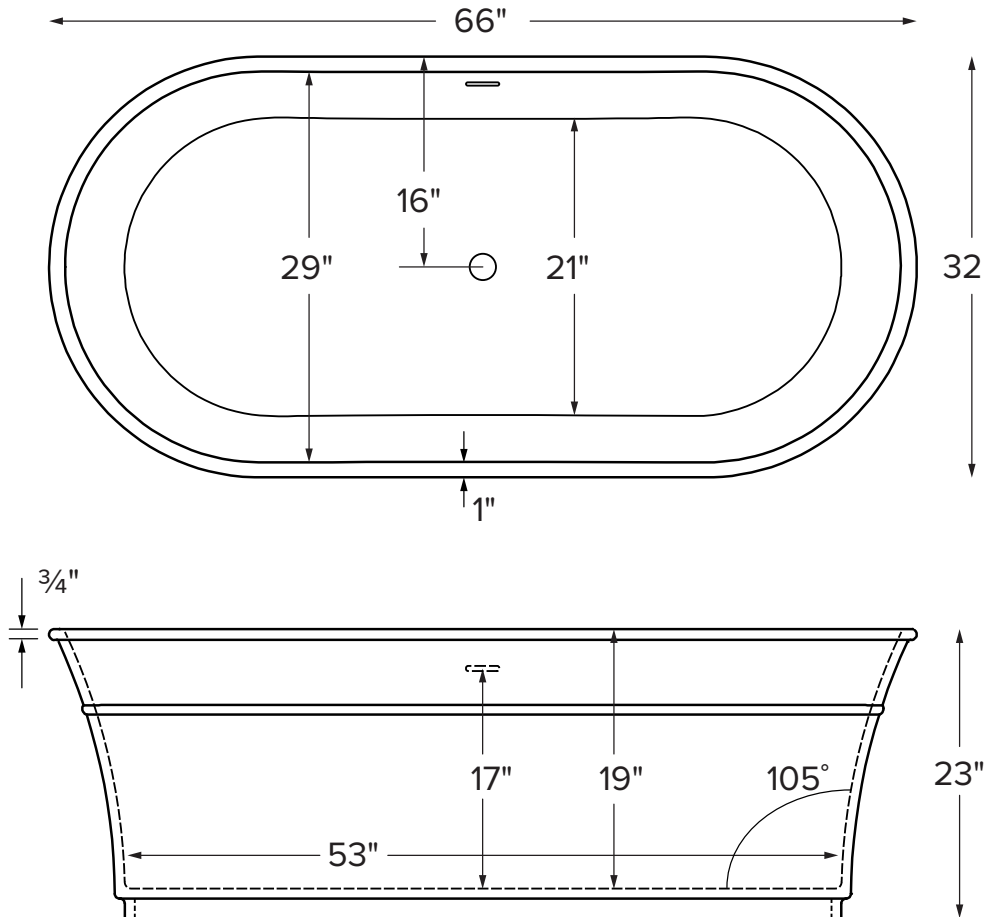

Hudson features an integrated slotted overflow.

Designer Collection Tubs
Model # 404

Hudson 66" x 32" x 23"

GENERAL SPECIFICATIONS:

Material - Mineral Composite

Installation - Freestanding

Soaker Weight - 335 lbs / 152 kg

Maximum Fill - 85 gal to overflow

NOTE: Filling this tub to the maximum may require an above average size or dedicated water heater.

ELECTRICAL COMPONENTS & SPECIFICATIONS

Required Electrical Service - 110 Volt

Teak Bath Mat - Measures 30" x 17.5" x 1"
(TK-MAT3018) **\$430**
custom sizes also available, contact MTI for details

For complete options information and specifications, visit mtibaths.com.

Inside view of tub.