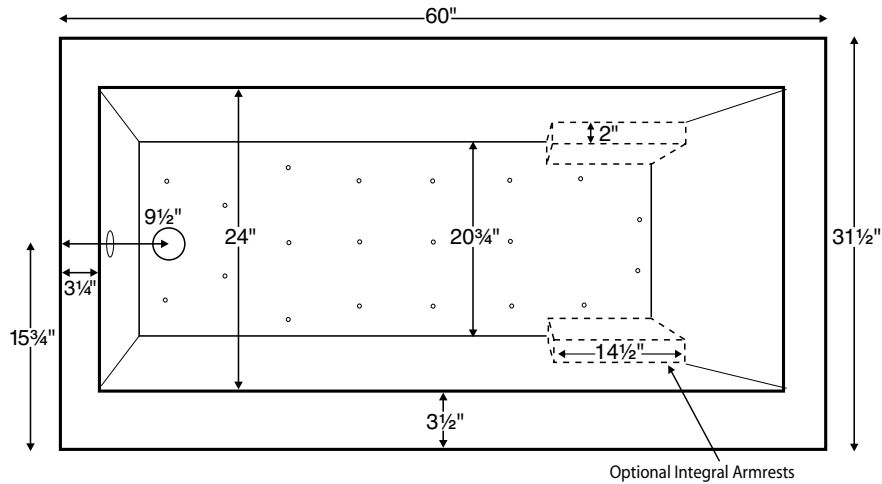

### GENERAL SPECIFICATIONS:

**Material** - Acrylic

**Installation** - Freestanding\* (see note to left)

**Soaker Weight** - 141 lbs / 64 kg

**Maximum Fill** - 70 gal to overflow

*NOTE: Filling this tub to the maximum may require an above average size or dedicated water heater.*

\*Sculpted Finish is standard on 4 sides, creating a freestanding tub design.  
Also available finished on 1, 2 or 3 sides for various installation applications.

The Sculpted Finish process does not allow enough space for mounting fixtures on the tub deck.  
Shown with Air Massage Package.