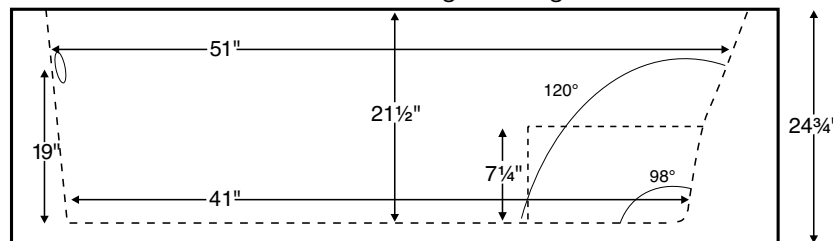

### GENERAL SPECIFICATIONS:

**Material** - Acrylic

**Installation** - Freestanding\* (see note to left)

**Soaker Weight** - 141 lbs / 64 kg

**Maximum Fill** - 70 gal to overflow

*NOTE: Filling this tub to the maximum may require an above average size or dedicated water heater.*

\*Sculpted Finish is standard on 4 sides, creating a freestanding tub design.  
Also available finished on 1, 2 or 3 sides for various installation applications.

The Sculpted Finish process does not allow enough space for mounting fixtures on the tub deck.  
Shown with Air Massage Package.