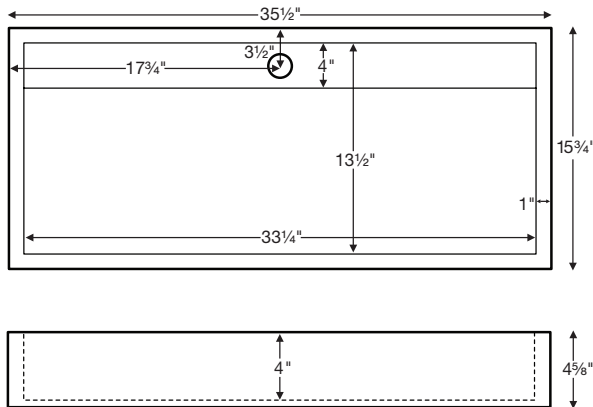

Wymara 2

Model # MTCS-713

35.5" x 15.75" x 4.625"

Wymara 2 features a concealed drain cover.
Shown below with cover removed.

NOTES:

- Measurements are $\pm 1/2"$ and are subject to change without notice. Data herein supersedes all previous prior to publication date indicated below.
- Undermount installation may require additional bracing and is the responsibility of the installer.

CONSTRUCTION AND STANDARD FEATURES

- Single-bowl design; 1.5" drain opening.
- Sink has no overflow. Requires vessel-style drain kit without overflow. Check local codes.
- One-piece construction using Engineered Solid Stone (ESS) material, which is solid through and through.
- ESS is a mixture of ground natural materials and binding agents that are liquefied, poured and then hardened.
- This material is non-porous, stain-, mold- and mildew-resistant, making cleaning and maintenance easy.
- Approximately 65% of the material is organic, including minerals mined from the earth, making it "Green".
- Same material and color all the way through, with minor variations due to use of natural minerals.
- Five-Year Limited Residential Warranty.
- Shipping weight: 70 lbs.