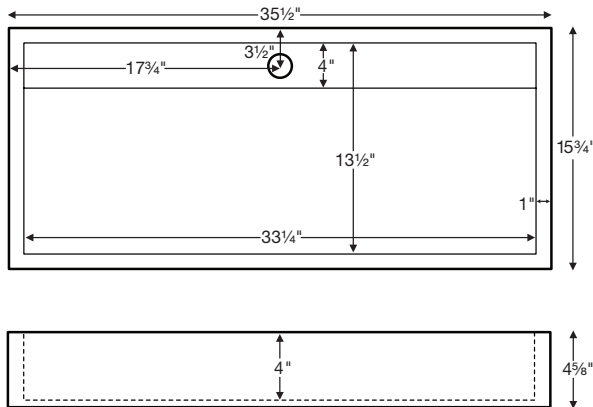

# Wymara 2

Model # MTCS-713

35.5" x 15.75" x 4.625"

Wymara 2 features a concealed drain cover.  
Shown below with cover removed.

**NOTES:**

- Measurements are  $\pm 1/2$ " and are subject to change without notice. Data herein supersedes all previous prior to publication date indicated below.
- Undermount installation may require additional bracing and is the responsibility of the installer.

## CONSTRUCTION AND STANDARD FEATURES

- Single-bowl design; 1.5" drain opening.
- Sink has no overflow. Requires vessel-style drain kit without overflow. Check local codes.
- One-piece construction using Engineered Solid Stone (ESS) material, which is solid through and through.
- ESS is a mixture of ground natural materials and binding agents that are liquefied, poured and then hardened.
- This material is non-porous, stain-, mold- and mildew-resistant, making cleaning and maintenance easy.
- Approximately 65% of the material is organic, including minerals mined from the earth, making it "Green".
- Same material and color all the way through, with minor variations due to use of natural minerals.
- Five-Year Limited Residential Warranty.
- Shipping weight: 70 lbs.