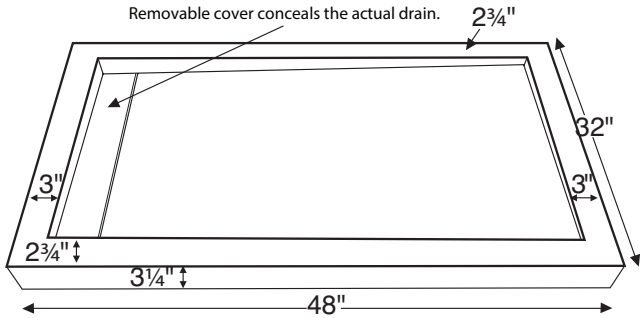

Shown with standard Engineered Solid Stone Hidden Drain Cover.

Boutique Collection
Shower Bases

MTSSB-SS4832HD

48" x 32" x 3.25"

Low-Profile, Multiple Threshold
End Drain / Rectangle

Material - SculptureStone®
Shipping Weight - 180 lbs / 82 kg