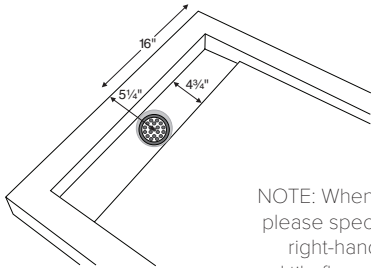

Shown with standard Engineered Solid Stone Hidden Drain Cover.

Boutique Collection
Shower Bases

MTSSB-SS4832HD

48" x 32" x 3.25"

Low-Profile, Multiple Threshold
End Drain / Rectangle

Material - SculptureStone®
Shipping Weight - 180 lbs / 82 kg

NOTE: When ordering, please specify left- or right-hand drain and tile flange locations.

SculptureStone Shower Base

Part #	Pricing
SBSS4832HD	\$2,415

Color and Finish Options

NOTE: part codes for all options listed in parenthesis.

INSTALLATION: See installation instructions. Measurements are ± 1/2" and are subject to change without notice. Data herein supersedes all previous prior to publication date indicated below.