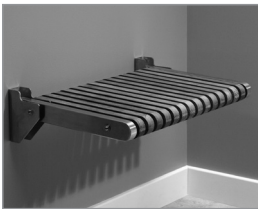

Premium teak seat
Size 24" x 16"