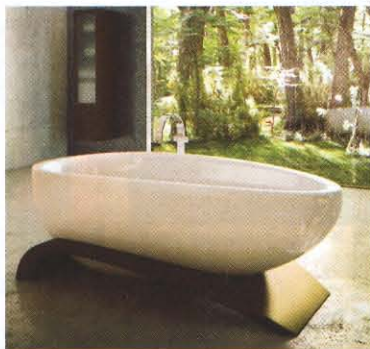

# residential design & build

inspiring architects and custom builders

0416

Engaging warm modernism

Pet peeves revealed  
Trends in the window market  
Maximizing shower space

**SpaBerry by Dimension One**

is a two-seater hot tub that comes in red, yellow, gray, white and blue. BerryWrap allows the exterior to be customized with any high-resolution photo. It features drink holders, massage jets, a waterfall and LED lighting. For more info circle #33

**MTI Whirlpools** expands its Boutique Collection with solid-surface tubs and sinks designed by Matthew Quinn. The Intarcia tub is adorned with an antique brass inlay. The solid surface tub is available in white, biscuit, raven and osprey colors. For more info circle #34

The Viaggi bathtub from **Maax** is designed to radically transform the atmosphere of a bathroom. This seamless egg-shaped bathtub sits atop a thick, wooden frame, striking modernist compositions that transform this tub into a work of art. For more info circle #35